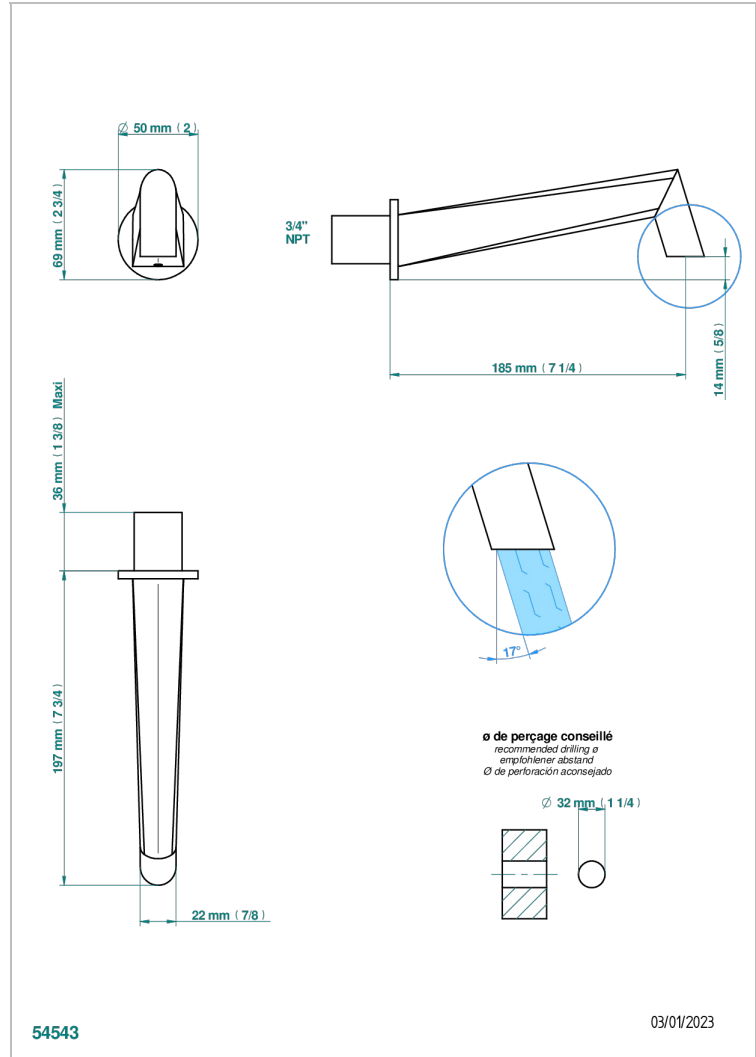

# MONTAIGNE VENUS WHITE MARBLE WITH LEVER HANDLES

G3W-22G/US

Wall mounted tub spout