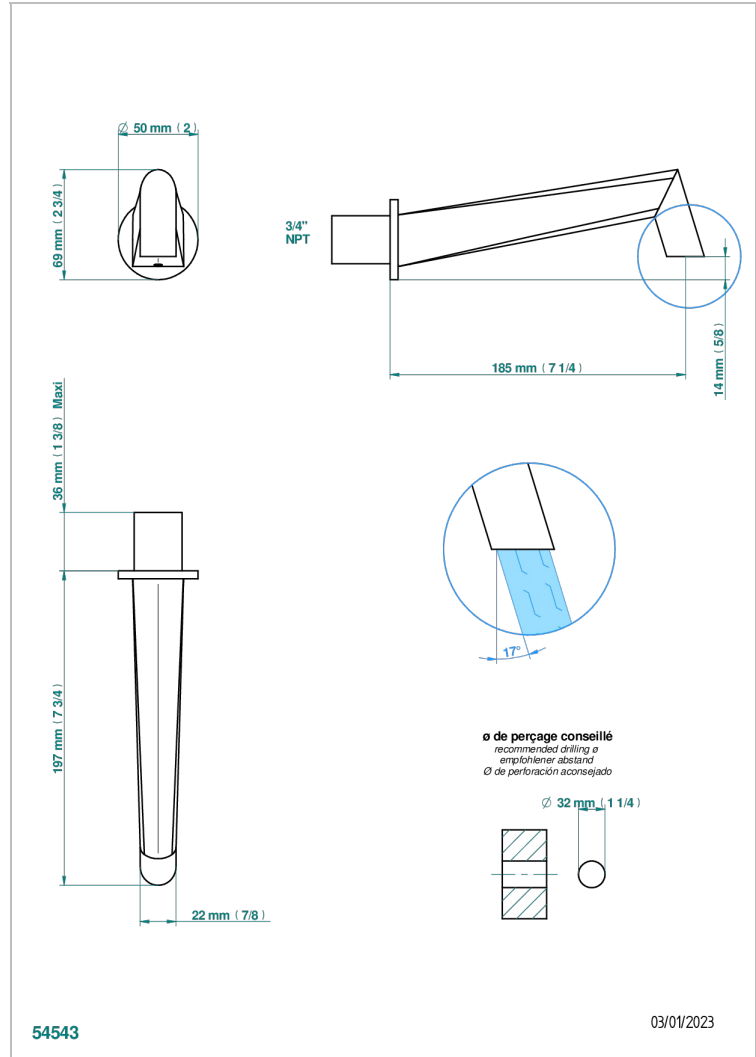

# MONTAIGNE LEONARDO GREY MARBLE WITH LEVER HANDLES

G3U-22G/US

Bath spout, wall mounted