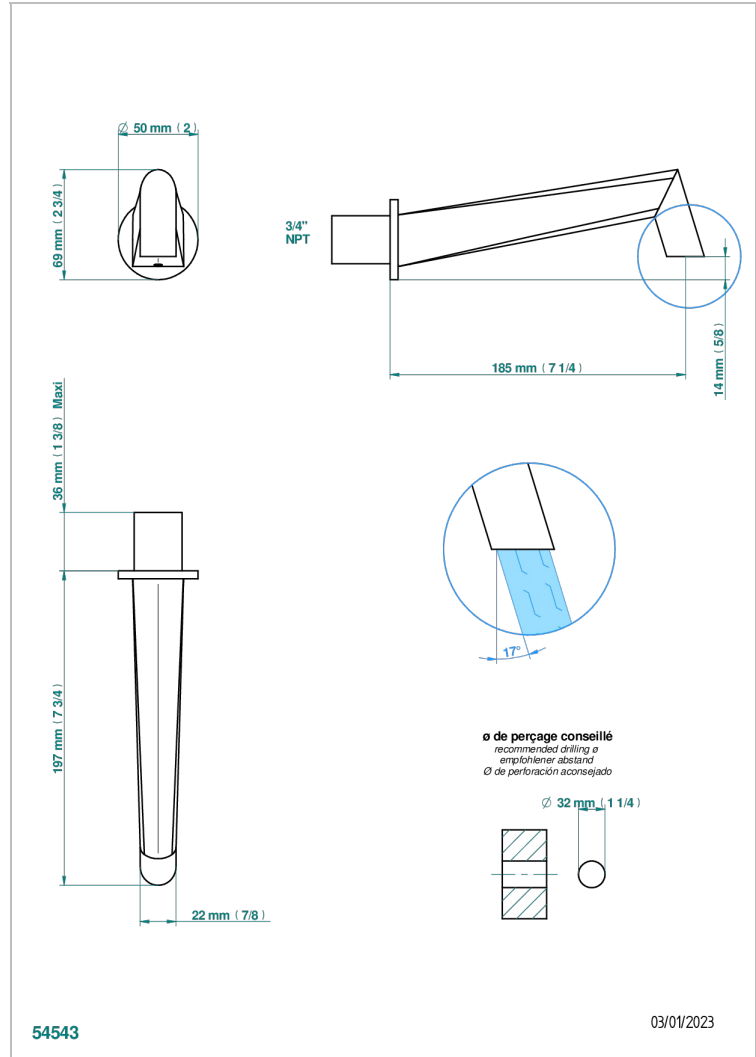

MONTAIGNE LEONARDO GREY MARBLE WITH LEVER HANDLES

G3U-22G/US

Wall mounted tub spout

CHARACTERISTIC

- ASME : ASME A112.18.1-2011/CSA B125.1-11

STANDARDS

AVAILABLE FINITIONS

Black ceram - D30
Blush PVD - H62
Brass color PVD - H49
Brown bronze color PVD - F33
Chrome polished - A02
Chrome polished / gold polished - G02

Copper antique matt, coated - H07
Gold color PVD - H52
Gold mat - F07
Gold polished - F01
Graphite PVD - H64
Light coated bronze - D01

Matt Umber PVD - H67
Matt blush PVD - H60
Matt brass color PVD - H50
Matt brown bronze color PVD - F34
Matt chrome (American satin) - C02
Matt gold color PVD - H53