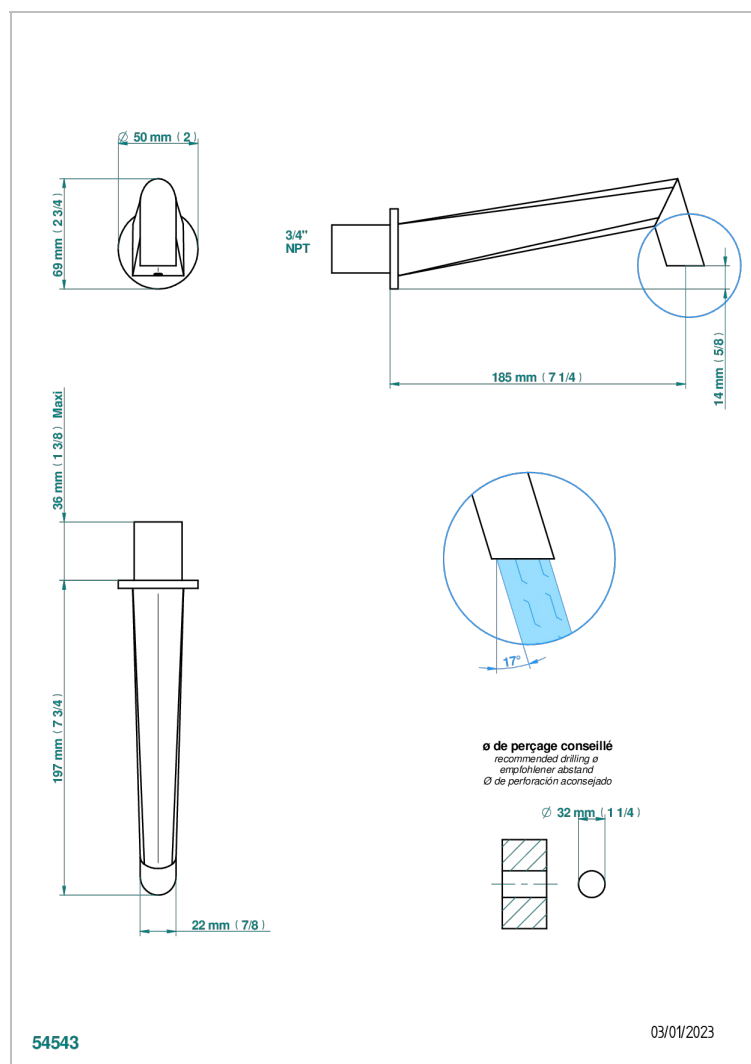

MONTAIGNE GRAND ANTIQUE MARBLE

G3R-22G/US

Wall mounted tub spout

CHARACTERISTIC

- ASME : ASME A112.18.1-2011/CSA B125.1-11

STANDARDS

AVAILABLE FINITIONS

Black ceram - D30