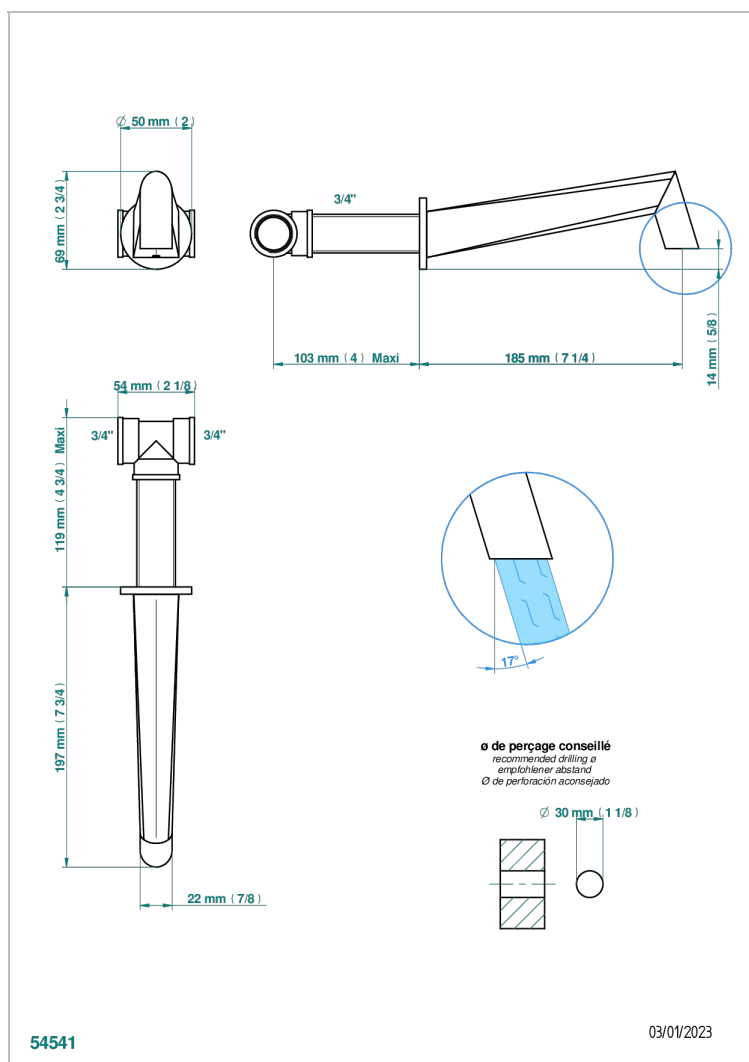

METAMORPHOSE WHITE CERAMIC

G6E-22G

Wall mounted bath spout, goliath

CHARACTERISTIC

- Métamorphose White Ceramic
- Wall mounted bath spout, goliath

AVAILABLE FINITIONS

Antique nickel - H28
Black ceram - D30
Blush PVD - H62
Brass color PVD - H49
Brown bronze color PVD - F33
Gold color PVD - H52

Nickel color PVD - H55
Polished chrome (color finish) - A02
Polished gold (color finish) - F01
Polished nickel - B01
Soft gold - F30
Soft matt gold - F31

Umber PVD - H66
Varnished matt antique red copper
(color finish) - H07