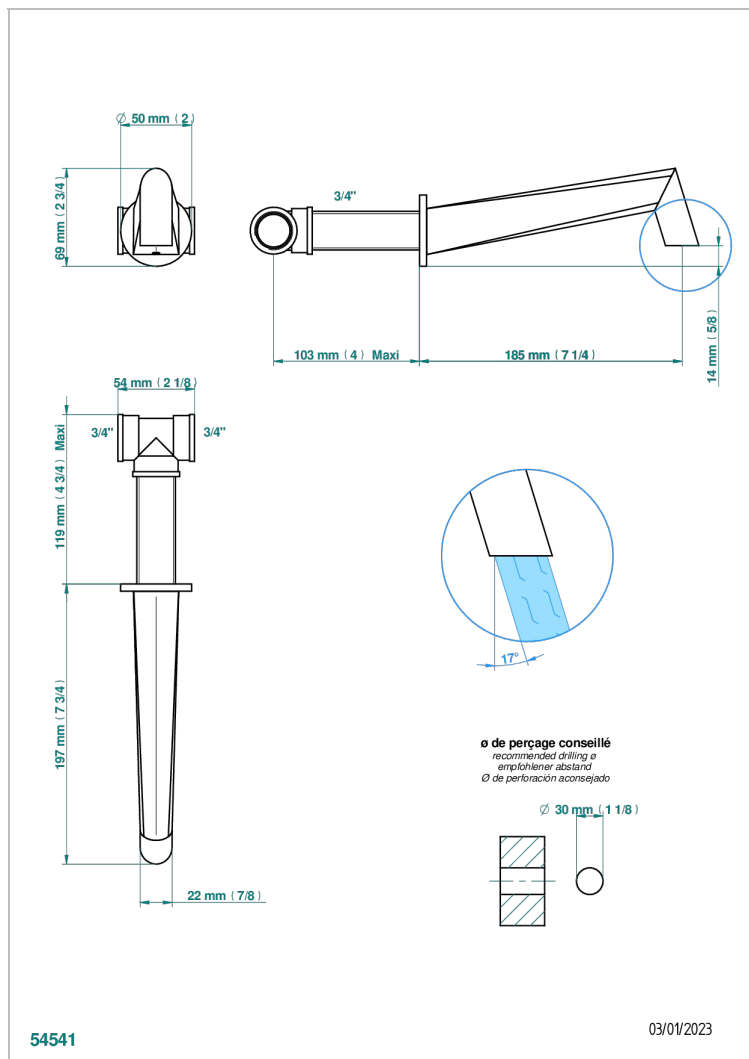

# METAMORPHOSE WHITE CERAMIC

G6E-22G

Wall mounted bath spout, goliath

## CHARACTERISTIC

- Métamorphose White Ceramic
- Wall mounted bath spout, goliath