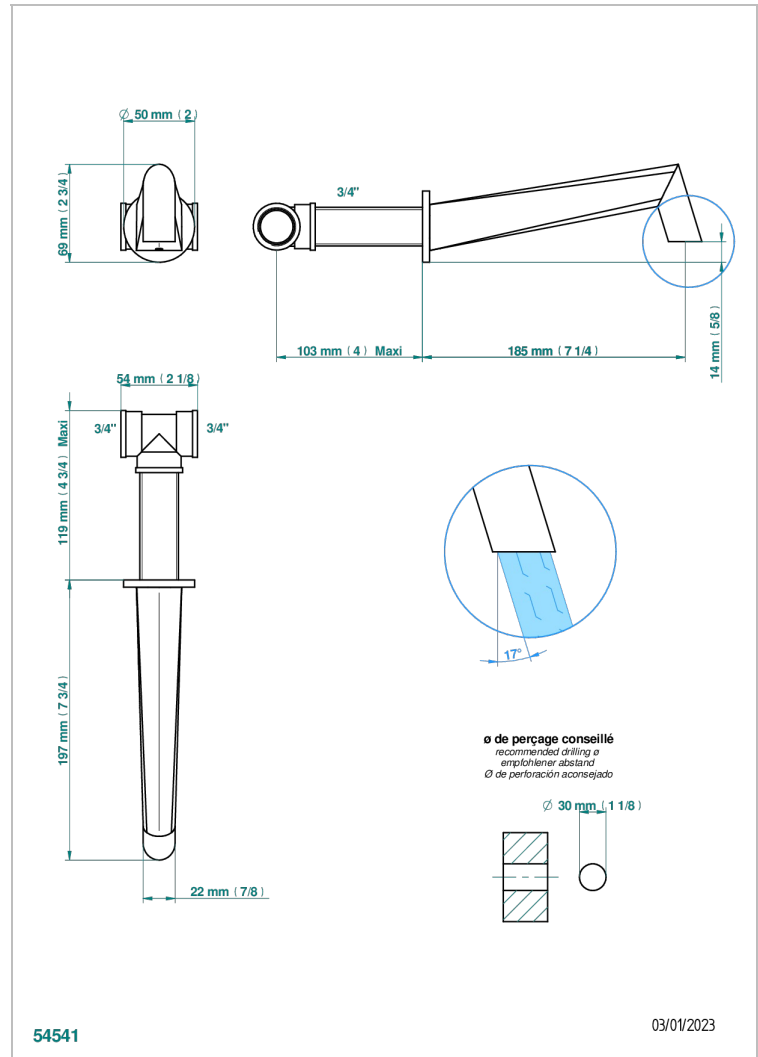

# METAMORPHOSE BLACK CERAMIC

G6D-22G

Wall mounted bath spout, goliath

THG<sup>®</sup>  
PARIS

54541

03/01/2023

## CHARACTERISTIC

- Métamorphose Black Ceramic
- Wall mounted bath spout, goliath