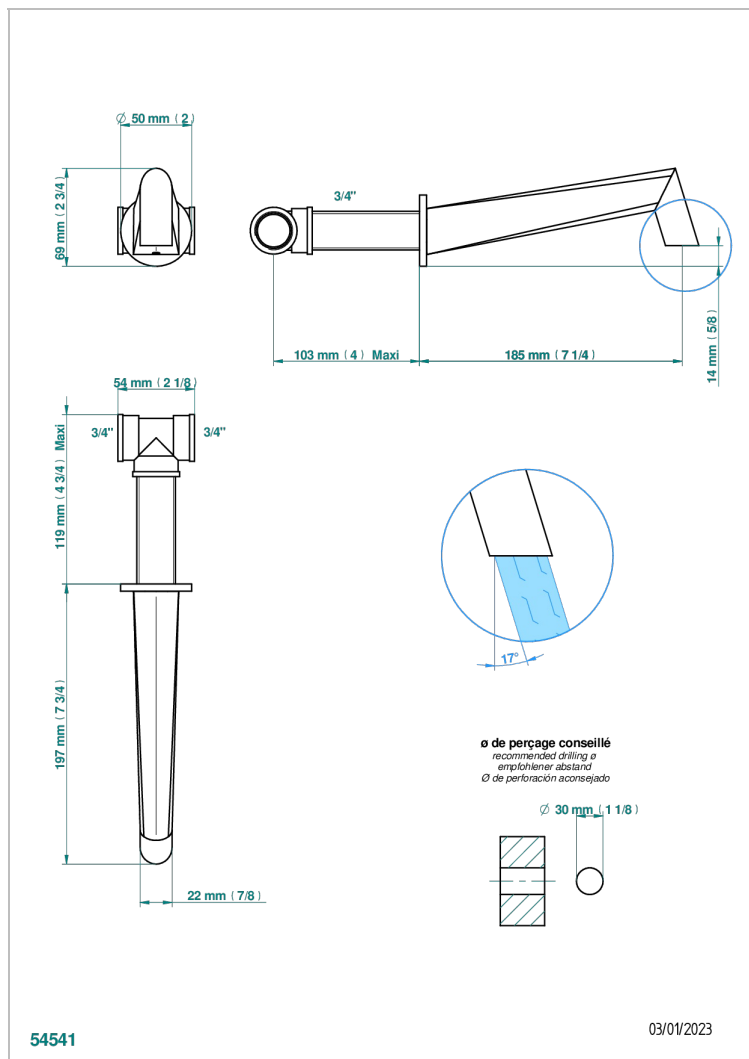

METAMORPHOSE BLACK CERAMIC

G6D-22G

Wall mounted bath spout, goliath

CHARACTERISTIC

- Métamorphose Black Ceramic
- Wall mounted bath spout, goliath

AVAILABLE FINITIONS

Antique nickel - H28
Black ceramic - D30
Blush PVD - H62
Brass color PVD - H49
Brown bronze color PVD - F33
Gold color PVD - H52

Nickel color PVD - H55
Polished chrome (color finish) - A02
Polished gold (color finish) - F01
Polished nickel - B01
Soft gold - F30
Soft matt gold - F31

Umber PVD - H66
Varnished matt antique red copper (color finish) - H07