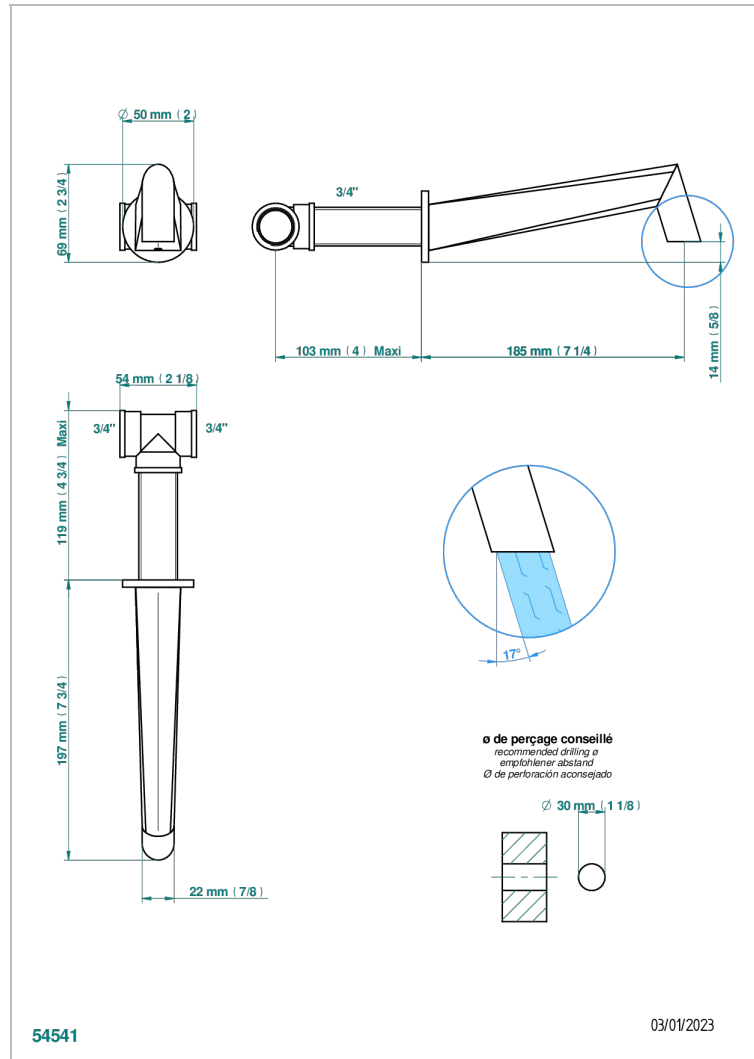

METAMORPHOSE BLACK CERAMIC

G6D-22G

Wall mounted bath spout, goliath

THG[®]
PARIS

54541

03/01/2023

CHARACTERISTIC

- Métamorphose Black Ceramic
- Wall mounted bath spout, goliath