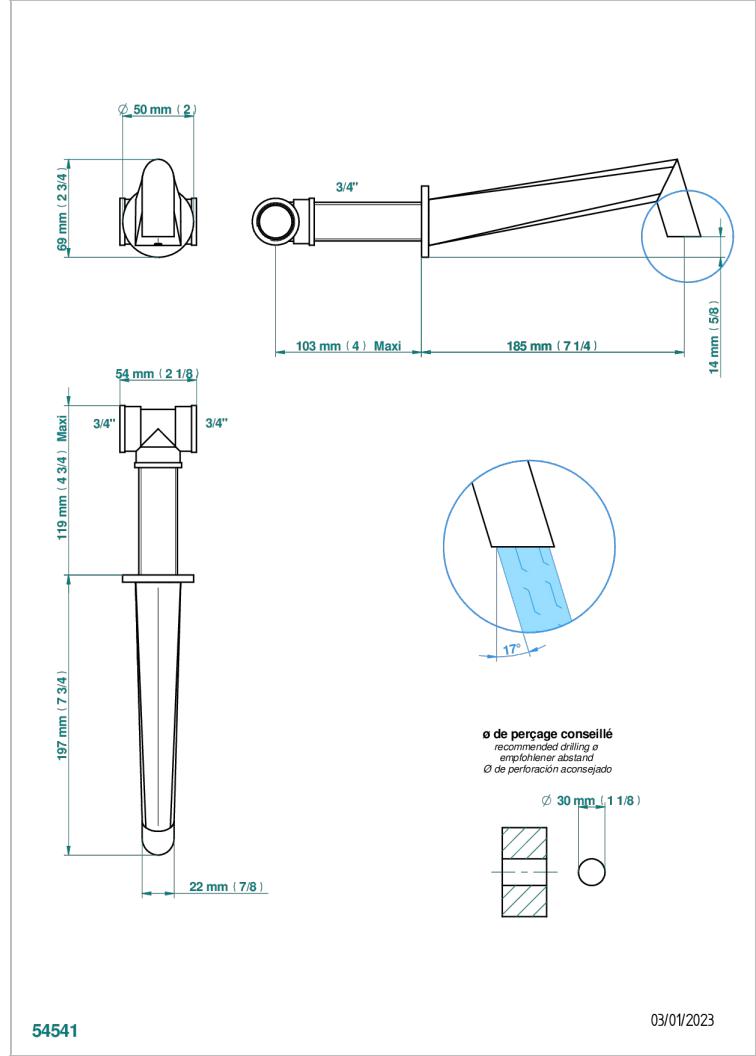

METAMORPHOSE CARBON

G6C-22G

Wall mounted bath spout, goliath

THG[®]
PARIS

CHARACTERISTIC

- Métamorphose Carbon
- Wall mounted bath spout, goliath

AVAILABLE FINITIONS

Antique nickel - H28
Black ceram - D30
Blush PVD - H62
Brass color PVD - H49
Brown bronze color PVD - F33
Gold color PVD - H52

Nickel color PVD - H55
Polished chrome (color finish) - A02
Polished gold (color finish) - F01
Polished nickel - B01
Soft gold - F30
Soft matt gold - F31

Umber PVD - H66
Varnished matt antique red copper (color finish) - H07