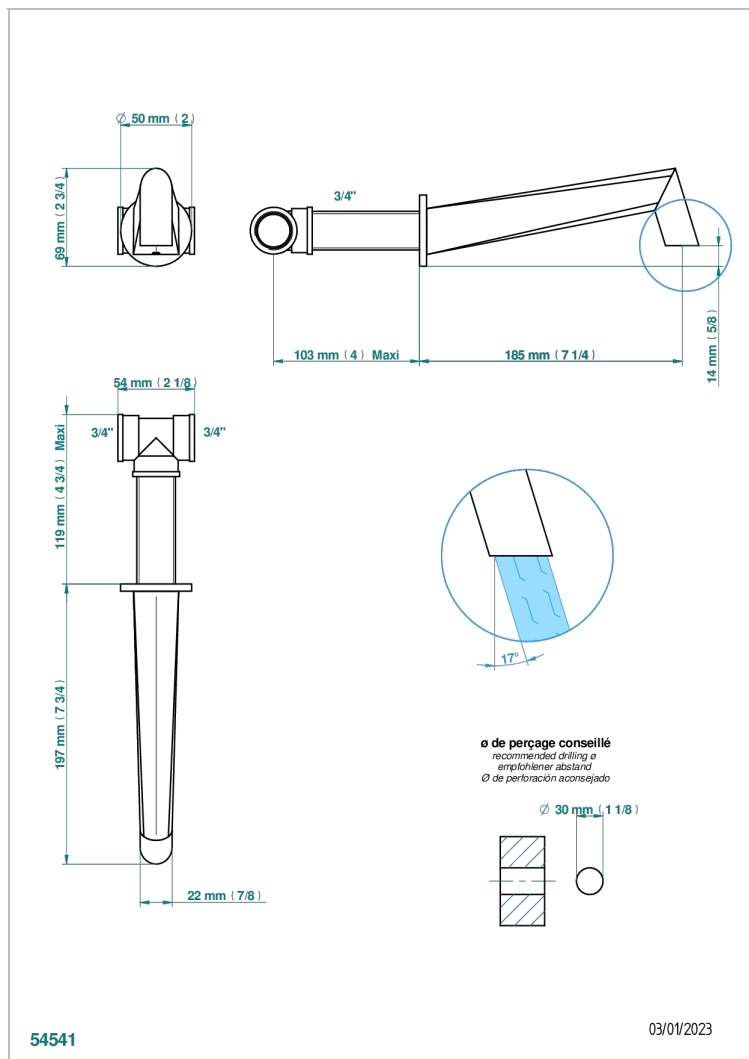

METAMORPHOSE CARBON

G6C-22G

Wall mounted bath spout, goliath

CHARACTERISTIC

- Métamorphose Carbon
- Wall mounted bath spout, goliath

AVAILABLE FINITIONS

Antique nickel - H28
Black ceram - D30
Blush PVD - H62
Brass color PVD - H49
Brown bronze color PVD - F33
Gold color PVD - H52

Nickel color PVD - H55
Polished chrome (color finish) - A02
Polished gold (color finish) - F01
Polished nickel - B01
Soft gold - F30
Soft matt gold - F31

Umber PVD - H66
Varnished matt antique red copper (color finish) - H07