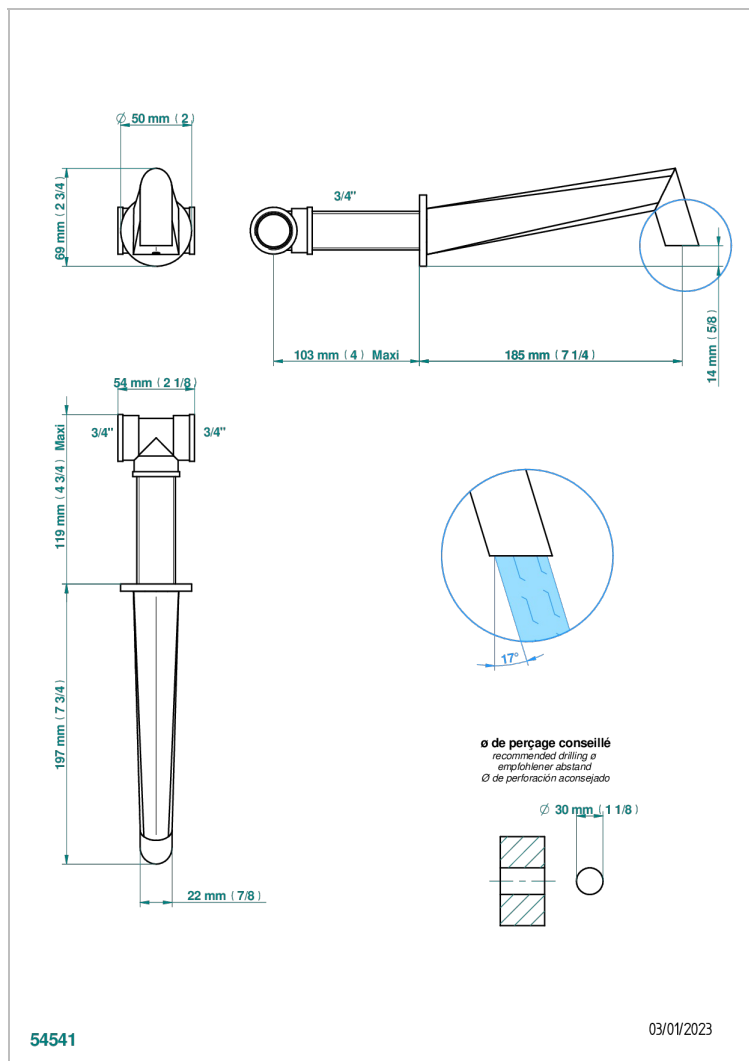

# METAMORPHOSE CARBON

G6C-22G

Wall mounted bath spout, goliath

## CHARACTERISTIC

- Métamorphose Carbon
- Wall mounted bath spout, goliath