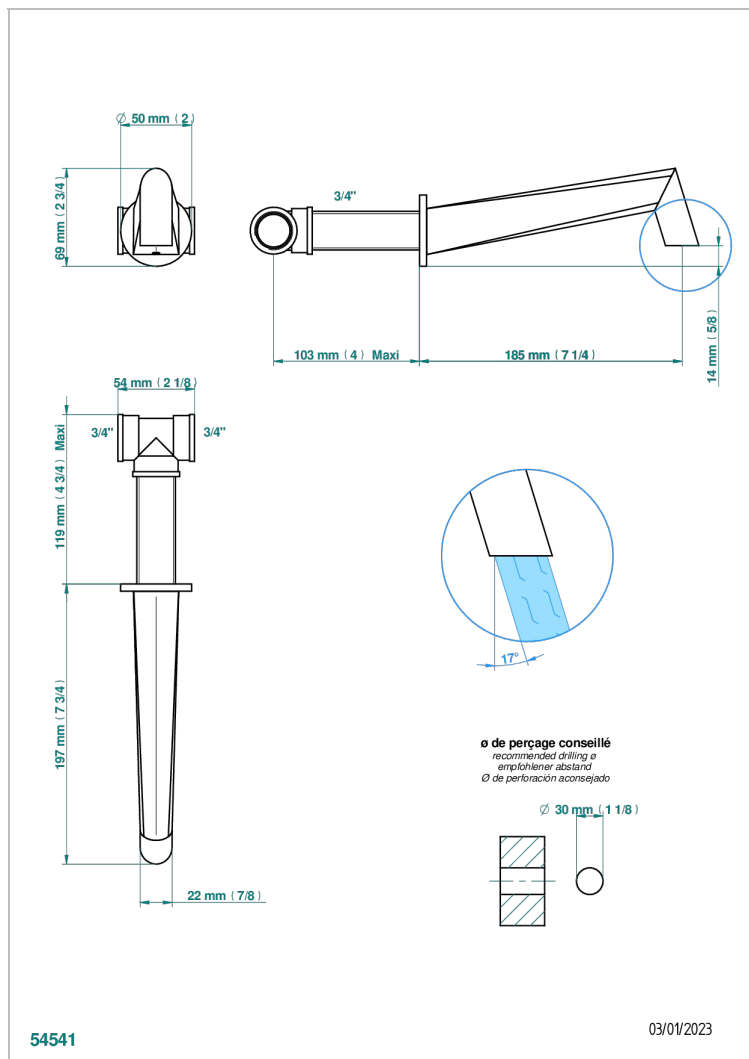

METAMORPHOSE WITH LEVER

G6B-22G

Wall mounted bath spout, goliath

CHARACTERISTIC

- Métamorphose with lever
- Wall mounted bath spout, goliath

AVAILABLE FINITIONS

Antique nickel - H28
Black ceram - D30
Blush PVD - H62
Brass color PVD - H49
Brown bronze color PVD - F33
Gold color PVD - H52

Nickel color PVD - H55
Polished chrome (color finish) - A02
Polished gold (color finish) - F01
Polished nickel - B01
Soft gold - F30
Soft matt gold - F31

Umber PVD - H66
Varnished matt antique red copper
(color finish) - H07