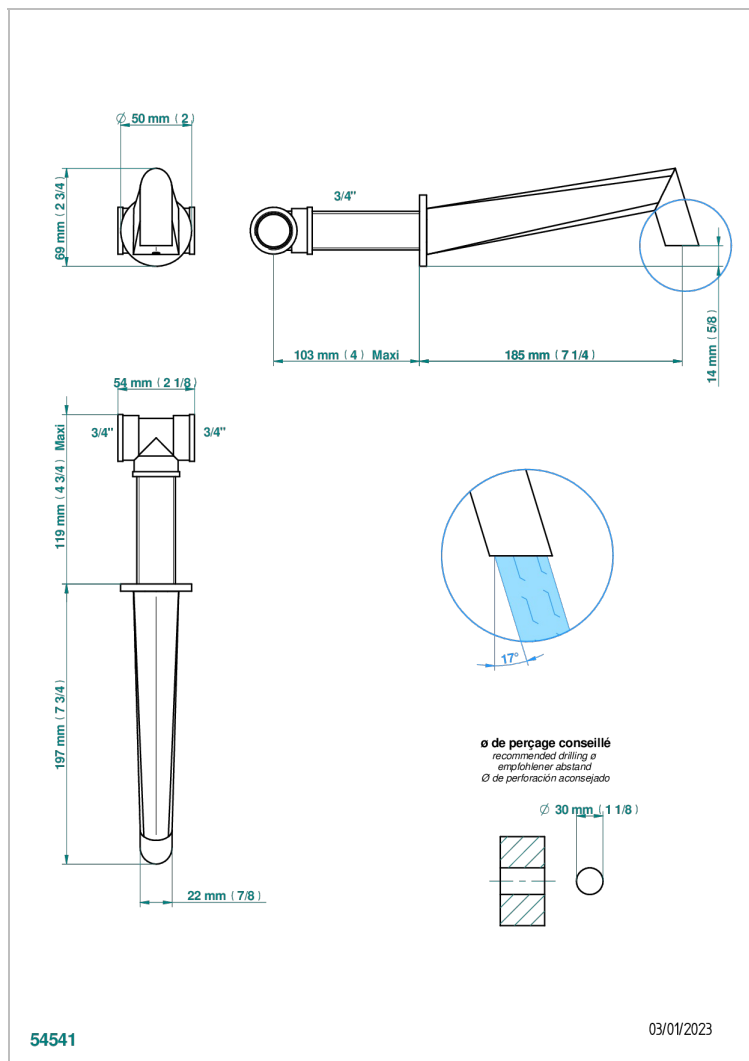

METAMORPHOSE WITH LEVER

G6B-22G

Wall mounted bath spout, goliath

CHARACTERISTIC

- Métamorphose with lever
- Wall mounted bath spout, goliath

AVAILABLE FINITIONS

Antique nickel - H28
Black ceram - D30
Blush PVD - H62
Brass color PVD - H49
Brown bronze color PVD - F33
Gold color PVD - H52

Nickel color PVD - H55
Polished chrome (color finish) - A02
Polished gold (color finish) - F01
Polished nickel - B01
Soft gold - F30
Soft matt gold - F31

Umber PVD - H66
Varnished matt antique red copper (color finish) - H07