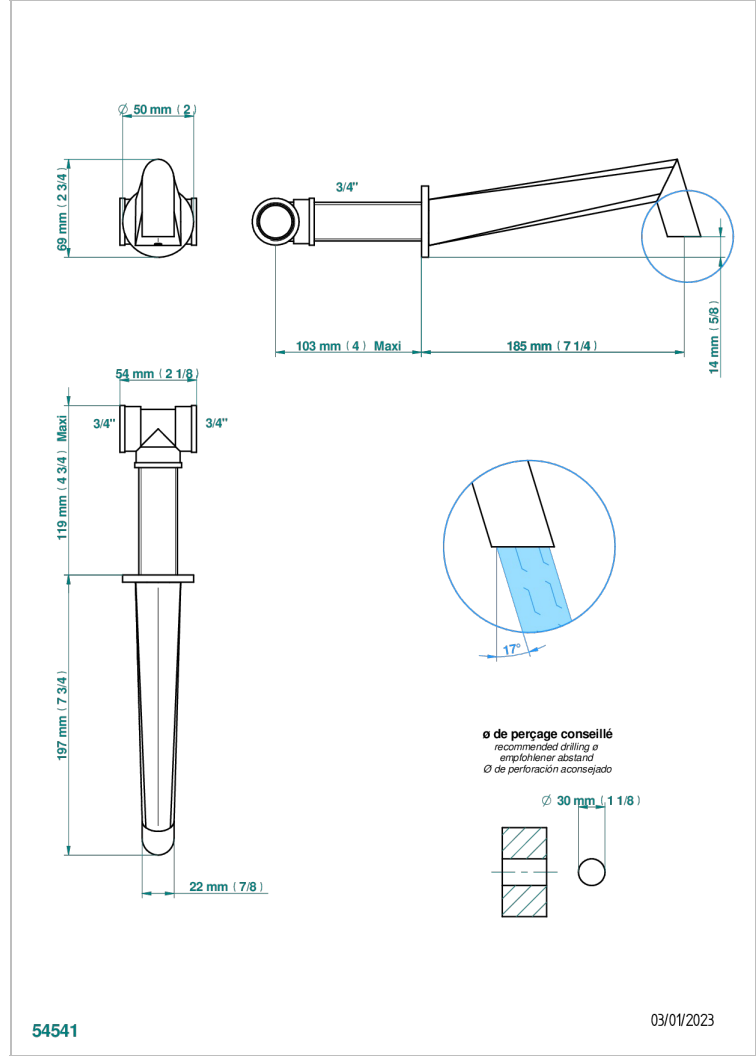

# METAMORPHOSE

G6A-22G

Wall mounted bath spout, goliath

THG<sup>®</sup>  
PARIS

## CHARACTERISTIC

- Métamorphose
- Wall mounted bath spout, goliath