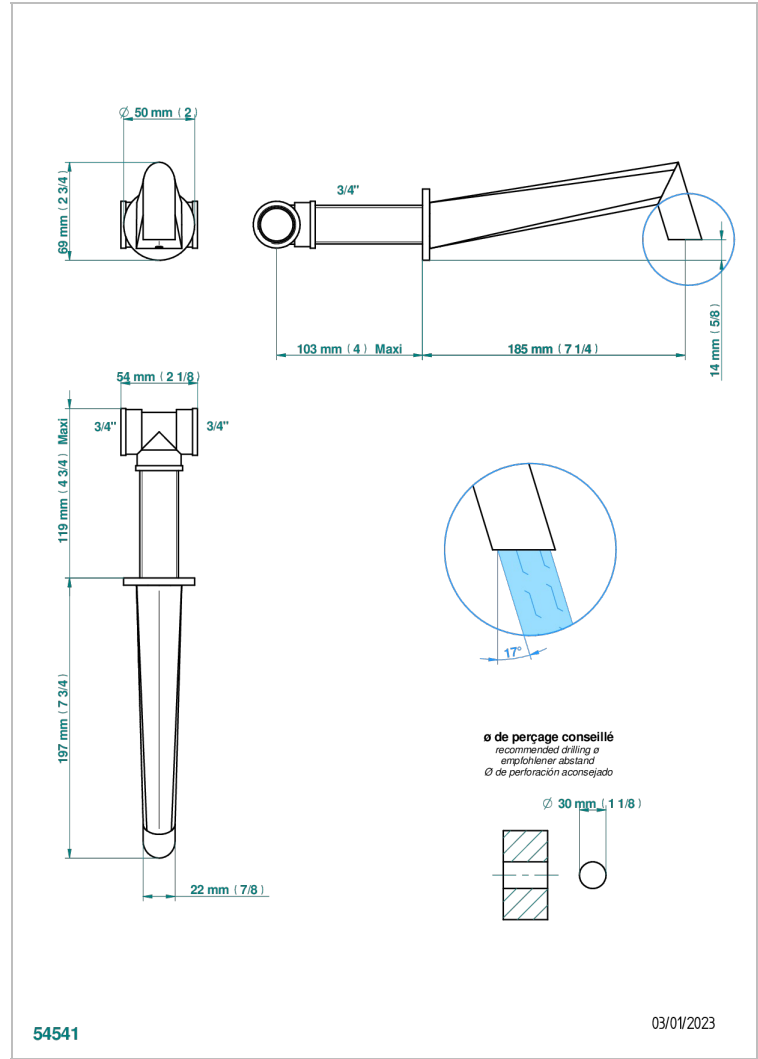

METAMORPHOSE

G6A-22G

Wall mounted bath spout, goliath

THG[®]
PARIS

CHARACTERISTIC

- Métamorphose
- Wall mounted bath spout, goliath

AVAILABLE FINITIONS

Antique nickel - H28
Black ceram - D30
Blush PVD - H62
Brass color PVD - H49
Brown bronze color PVD - F33
Gold color PVD - H52

Nickel color PVD - H55
Polished chrome (color finish) - A02
Polished gold (color finish) - F01
Polished nickel - B01
Soft gold - F30
Soft matt gold - F31

Umber PVD - H66
Varnished matt antique red copper
(color finish) - H07