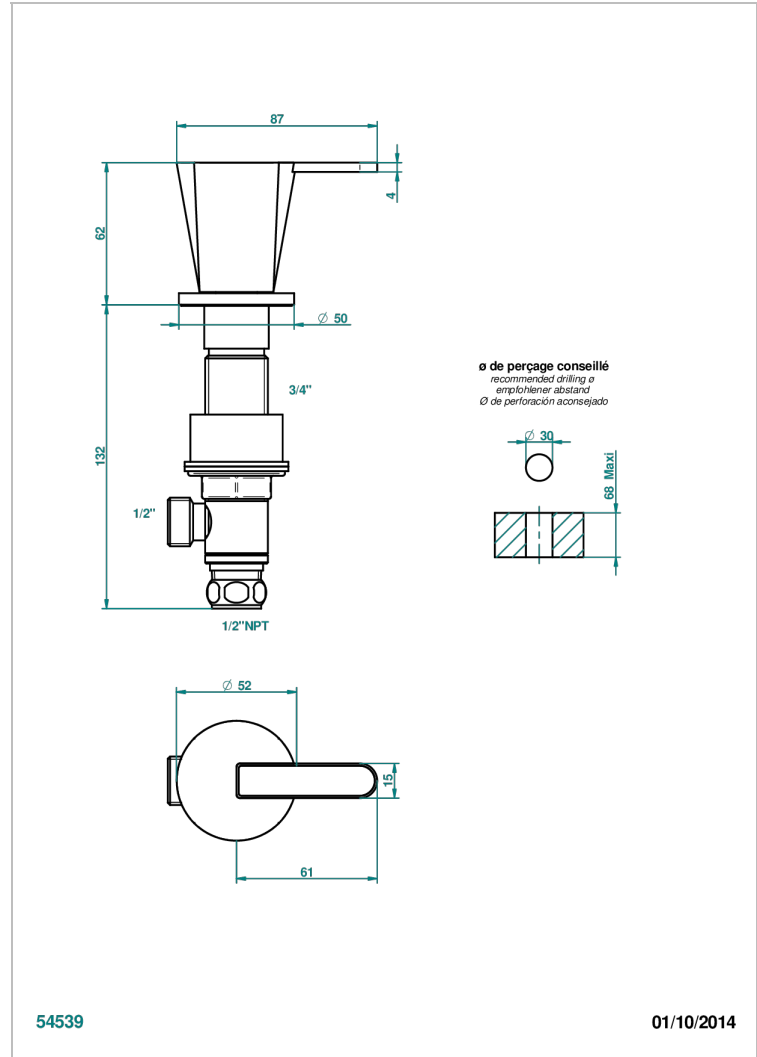

METAMORPHOSE CARBON

G6C-35/CUS

1/2" deck valve with trim for lavatory - Cold

CHARACTERISTIC

- Métamorphose Carbon
- 1/2" deck valve with trim for lavatory - Cold

AVAILABLE FINITIONS

Black ceram - D30
Blush PVD - H62
Brass color PVD - H49
Brown bronze color PVD - F33
Chrome polished - A02
Copper antique matt, coated - H07