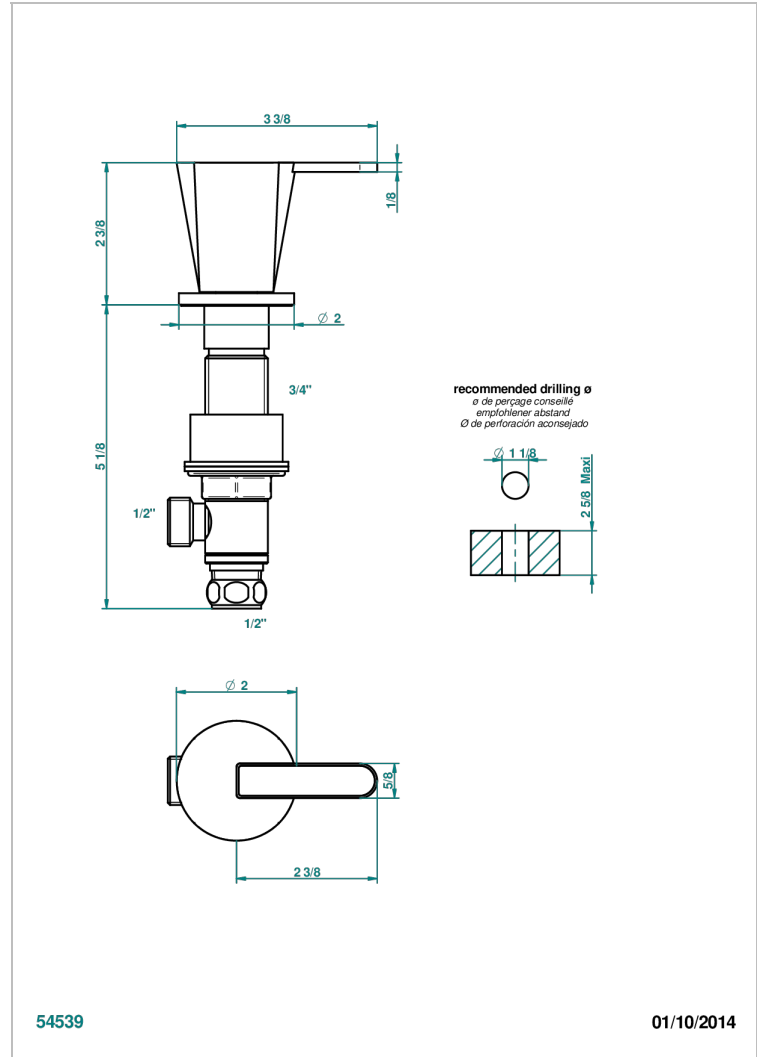

METAMORPHOSE CARBON

G6C-35/CUS

1/2" deck valve with trim for lavatory - Cold

CHARACTERISTIC

- Métamorphose Carbon
- 1/2" deck valve with trim for lavatory - Cold

AVAILABLE FINITIONS

Black ceram - D30
 Blush PVD - H62
 Brass color PVD - H49
 Brown bronze color PVD - F33
 Chrome polished - A02
 Copper antique matt, coated - H07