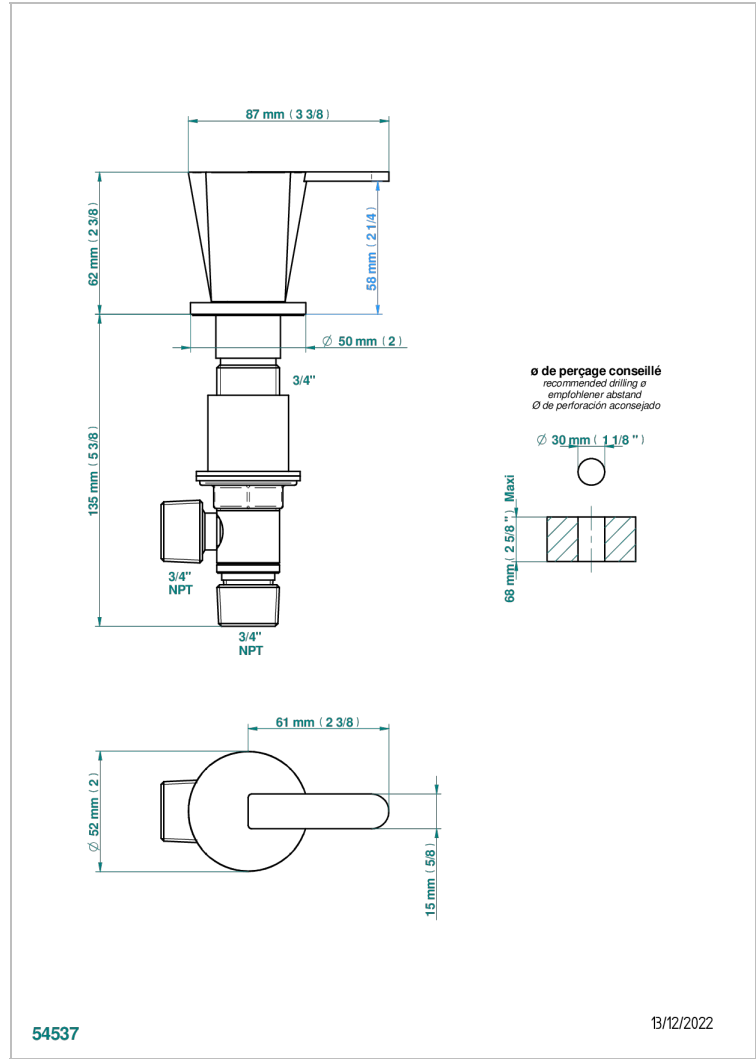

METAMORPHOSE WITH LEVER HANDLES

G6B-36/CUS

3/4" deck valve with trim - Cold

CHARACTERISTIC

- ASME : ASME A112.18.1-2011/CSA B125.1-11

STANDARDS

AVAILABLE FINITIONS

Black ceram - D30
Blush PVD - H62
Brass color PVD - H49
Brown bronze color PVD - F33
Chrome polished - A02
Copper antique matt, coated - H07