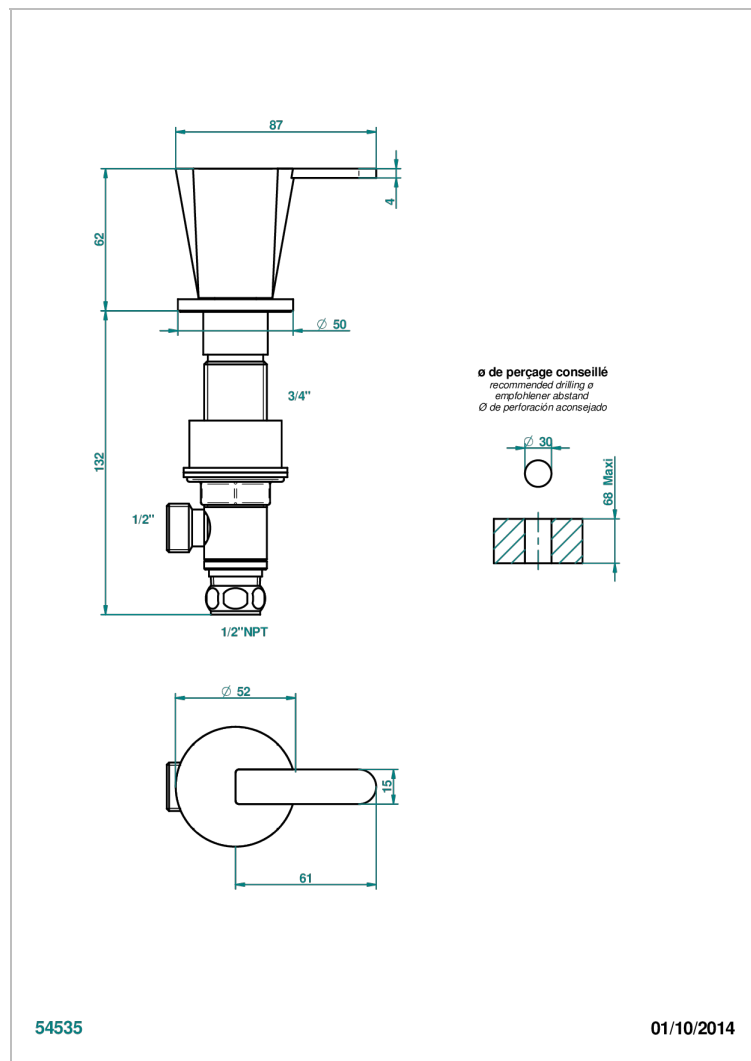

# METAMORPHOSE WITH LEVER HANDLES

G6B-35/CUS

1/2" deck valve with trim for lavatory - Cold

54535

01/10/2014

## CHARACTERISTIC

- Métamorphose with lever handles
- 1/2" deck valve with trim for lavatory - Cold