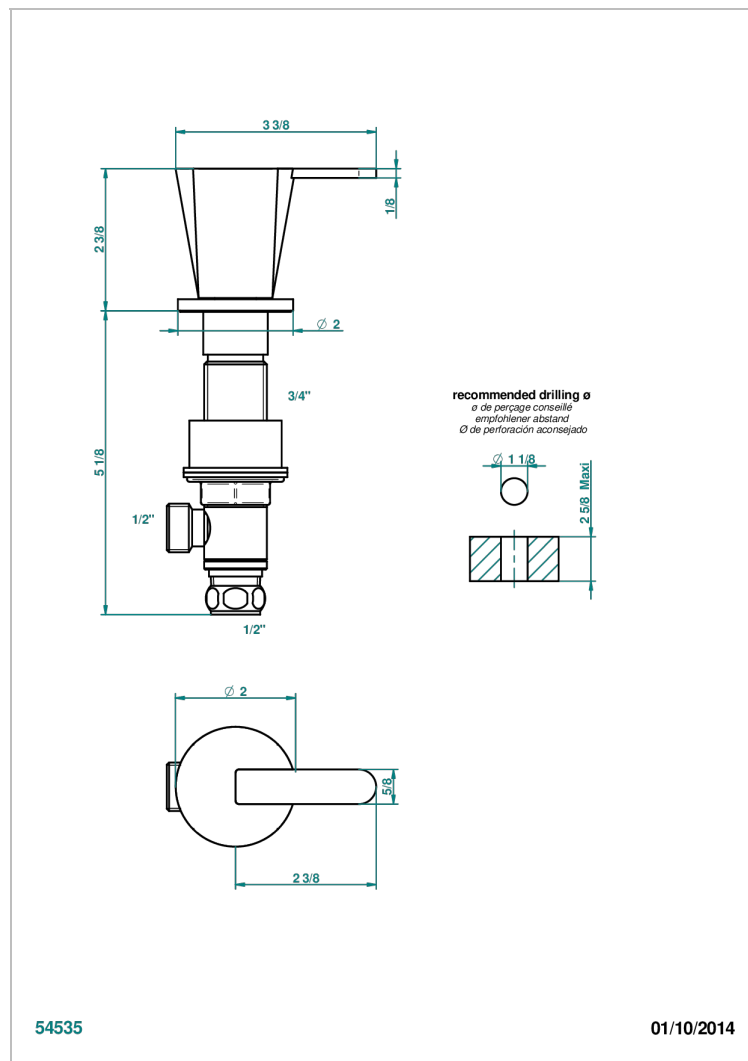

METAMORPHOSE WITH LEVER HANDLES

G6B-35/CUS

1/2" deck valve with trim for lavatory - Cold

CHARACTERISTIC

- Métamorphose with lever handles
- 1/2" deck valve with trim for lavatory - Cold

AVAILABLE FINITIONS