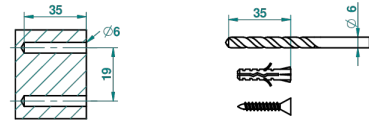

54528

02/10/2014

CHARACTERISTIC

- Rose
- Robe hook

AVAILABLE FINITIONS

Black ceram - D30
Blush PVD - H62
Brass color PVD - H49
Brown bronze color PVD - F33
Chrome polished - A02
Chrome polished / gold polished - G02

Gold color PVD - H52
Gold mat - F07
Gold polished - F01
Graphite PVD - H64
Matt Umber PVD - H67
Matt blush PVD - H60

Matt brass color PVD - H50
Matt brown bronze color PVD - F34
Matt chrome (American satin) - C02
Matt gold color PVD - H53
Matt graphite PVD - H65
Matt nickel (American satin) - C01

Matt nickel color PVD - H56
Nickel antique / Sovereign - H28
Nickel color PVD - H55
Nickel polished - B01
Soft matt gold - F31
Umber PVD - H66