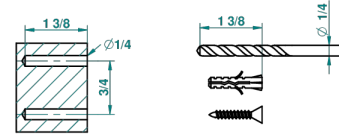

54528

02/10/2014

CHARACTERISTIC

- Rose
- Robe hook

AVAILABLE FINITIONS

Black ceram - D30
Blush PVD - H62
Brass color PVD - H49
Brown bronze color PVD - F33
Chrome polished - A02
Chrome polished / gold polished - G02

Gold color PVD - H52
Gold mat - F07
Gold polished - F01
Graphite PVD - H64
Matt Umber PVD - H67
Matt blush PVD - H60

Matt brass color PVD - H50
Matt brown bronze color PVD - F34
Matt chrome (American satin) - C02
Matt gold color PVD - H53
Matt graphite PVD - H65
Matt nickel (American satin) - C01

Matt nickel color PVD - H56
Nickel antique / Sovereign - H28
Nickel color PVD - H55
Nickel polished - B01
Soft matt gold - F31
Umber PVD - H66