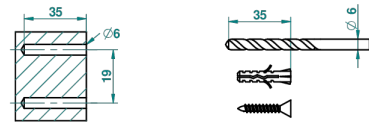

54528

02/10/2014

CHARACTERISTIC

- Rose
- Robe hook

AVAILABLE FINITIONS

Antique nickel - H28
Black ceram - D30
Blush PVD - H62
Brass color PVD - H49
Brown bronze color PVD - F33
Gold color PVD - H52

Graphite PVD - H64
Matt Umber PVD - H67
Matt blush PVD - H60
Matt brass color PVD - H50
Matt brown bronze color PVD - F34
Matt chrome - C02

Matt gold - F07
Matt gold color PVD - H53
Matt graphite PVD - H65
Matt nickel (color finish) - C01
Matt nickel color PVD - H56
Nickel color PVD - H55

Polished chrome (color finish) - A02
Polished chrome / Polished gold (color finish) - G02
Polished gold (color finish) - F01
Polished nickel - B01
Soft matt gold - F31
Umber PVD - H66