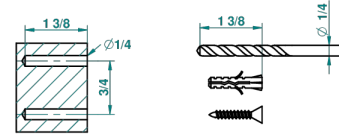

54528

02/10/2014

CHARACTERISTIC

- Rose
- Robe hook

AVAILABLE FINITIONS

Antique nickel - H28
Black ceram - D30
Blush PVD - H62
Brass color PVD - H49
Brown bronze color PVD - F33
Gold color PVD - H52

Graphite PVD - H64
Matt Umber PVD - H67
Matt blush PVD - H60
Matt brass color PVD - H50
Matt brown bronze color PVD - F34
Matt chrome - C02

Matt gold - F07
Matt gold color PVD - H53
Matt graphite PVD - H65
Matt nickel (color finish) - C01
Matt nickel color PVD - H56
Nickel color PVD - H55

Polished chrome (color finish) - A02
Polished chrome / Polished gold (color finish) - G02
Polished gold (color finish) - F01
Polished nickel - B01
Soft matt gold - F31
Umber PVD - H66