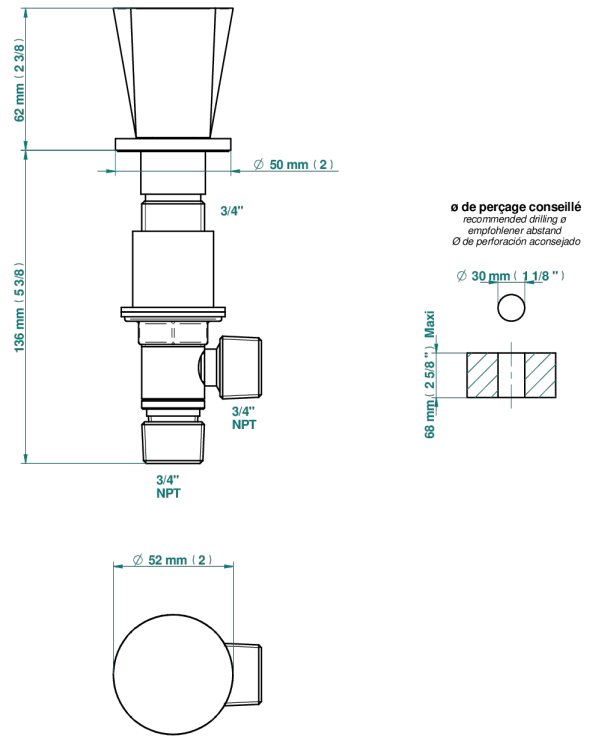

# METAMORPHOSE

G6A-36/US

3/4" deck valve with trim

54526

07/12/2022

## CHARACTERISTIC

- ASME : ASME A112.18.1-2011/CSA B125.1-11