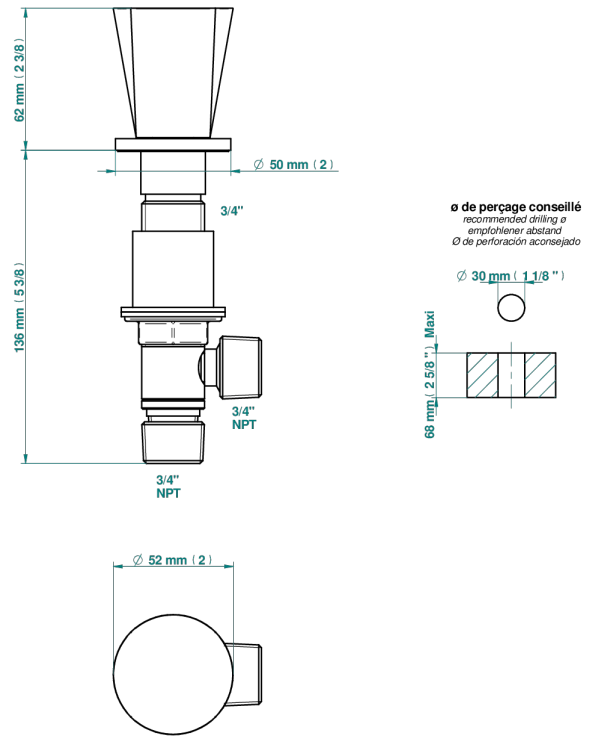

METAMORPHOSE

G6A-36

Rim mounted 3/4" valve

THG[®]
PARIS

54526

07/12/2022

CHARACTERISTIC

- Métamorphose
- Rim mounted 3/4" valve

AVAILABLE FINITIONS

Antique nickel - H28
Black ceram - D30
Blush PVD - H62
Brass color PVD - H49
Brown bronze color PVD - F33
Gold color PVD - H52

Graphite PVD - H64
Lacquered light bronze - D01
Matt Umber PVD - H67
Matt blush PVD - H60
Matt brass color PVD - H50
Matt brown bronze color PVD - F34

Umber PVD - H66
Varnished matt antique red copper
(color finish) - H07