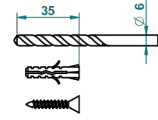

54525

08/10/2015

CHARACTERISTIC

- Rose
- Single robe hook

AVAILABLE FINITIONS

Antique nickel - H28
Black ceram - D30
Blush PVD - H62
Brass color PVD - H49
Brown bronze color PVD - F33
Gold color PVD - H52

Graphite PVD - H64
Matt Umber PVD - H67
Matt blush PVD - H60
Matt brass color PVD - H50
Matt brown bronze color PVD - F34
Matt chrome - C02

Matt gold - F07
Matt gold color PVD - H53
Matt graphite PVD - H65
Matt nickel (color finish) - C01
Matt nickel color PVD - H56
Nickel color PVD - H55

Polished chrome (color finish) - A02
Polished chrome / Polished gold (color finish) - G02
Polished gold (color finish) - F01
Polished nickel - B01
Soft matt gold - F31
Umber PVD - H66