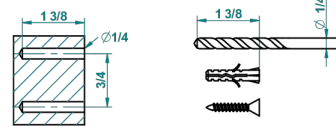

54525

08/10/2015

CHARACTERISTIC

- Rose
- Single robe hook

AVAILABLE FINITIONS

Antique nickel - H28
Black ceram - D30
Blush PVD - H62
Brass color PVD - H49
Brown bronze color PVD - F33
Gold color PVD - H52

Graphite PVD - H64
Matt Umber PVD - H67
Matt blush PVD - H60
Matt brass color PVD - H50
Matt brown bronze color PVD - F34
Matt chrome - C02

Matt gold - F07
Matt gold color PVD - H53
Matt graphite PVD - H65
Matt nickel (color finish) - C01
Matt nickel color PVD - H56
Nickel color PVD - H55

Polished chrome (color finish) - A02
Polished chrome / Polished gold (color finish) - G02
Polished gold (color finish) - F01
Polished nickel - B01
Soft matt gold - F31
Umber PVD - H66