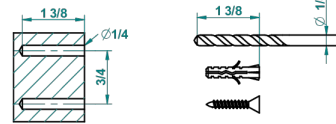

54525

08/10/2015

CHARACTERISTIC

- Rose
- Single robe hook

AVAILABLE FINITIONS

Antique nickel - H28
Black ceram - D30
Blush PVD - H62
Brass color PVD - H49
Brown bronze color PVD - F33
Gold color PVD - H52

Graphite PVD - H64
Matt Umber PVD - H67
Matt blush PVD - H60
Matt brass color PVD - H50
Matt brown bronze color PVD - F34
Matt chrome - C02

Matt gold - F07
Matt gold color PVD - H53
Matt graphite PVD - H65
Matt nickel (color finish) - C01
Matt nickel color PVD - H56
Nickel color PVD - H55

Polished chrome (color finish) - A02
Polished chrome / Polished gold (color finish) - G02
Polished gold (color finish) - F01
Polished nickel - B01
Soft matt gold - F31
Umber PVD - H66