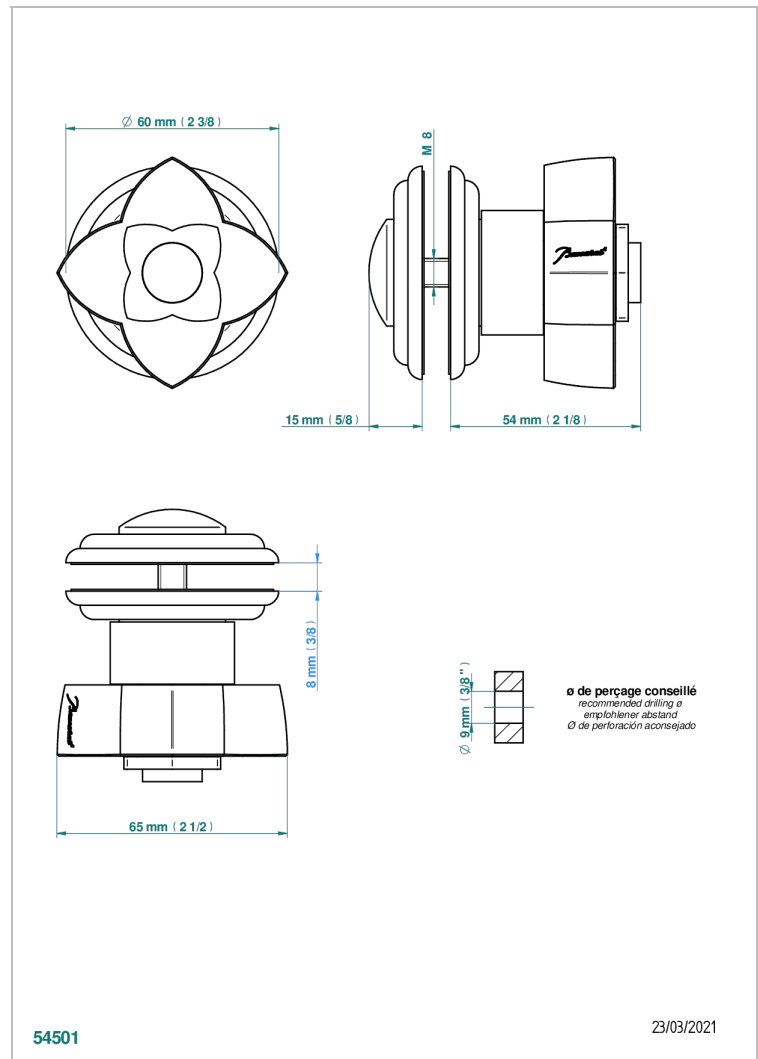

PETALE DE CRISTAL - CLEAR CRYSTAL

U6A-639V

Large knob

THG[®]
PARIS

CHARACTERISTIC

- Pétale de Cristal - Clear crystal
- Large knob

AVAILABLE FINITIONS

Black ceram - D30
Blush PVD - H62
Brass color PVD - H49
Brown bronze color PVD - F33
Chrome polished - A02
Chrome polished / gold polished - G02