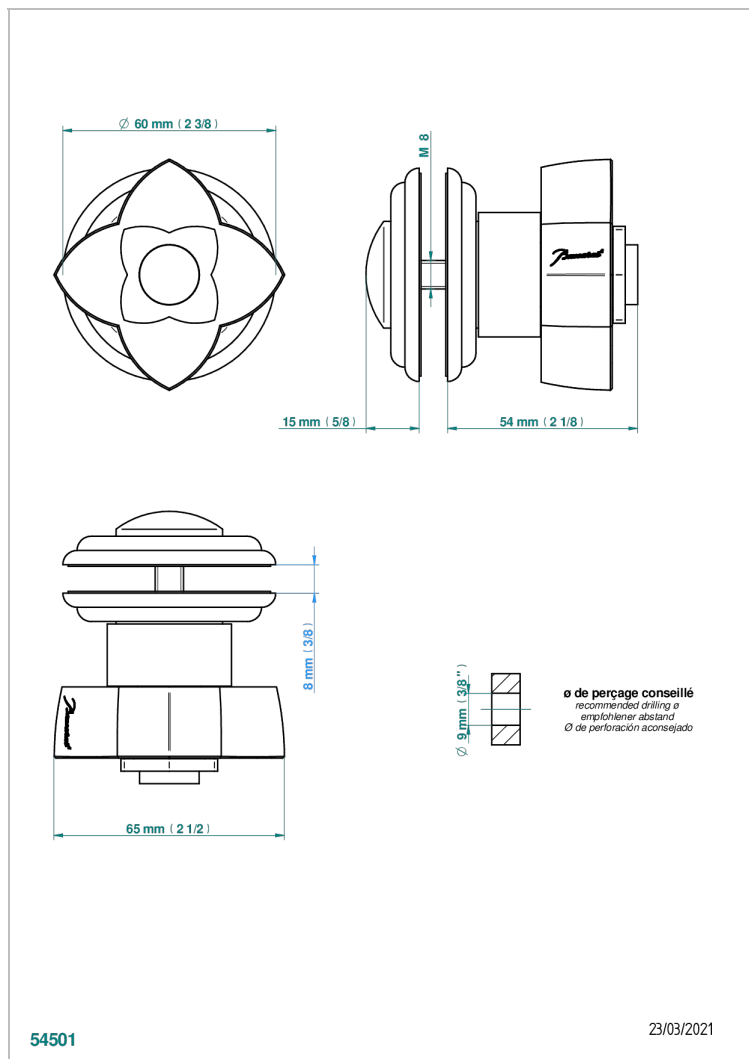

PETALE DE CRISTAL - CLEAR CRYSTAL

U6A-639V

Large door knob

THG[®]
PARIS

CHARACTERISTIC

- Pétale de Cristal - Clear crystal
- Large door knob

AVAILABLE FINITIONS

Antique nickel - H28
Black ceram - D30
Blush PVD - H62
Brass color PVD - H49
Brown bronze color PVD - F33
Gold color PVD - H52