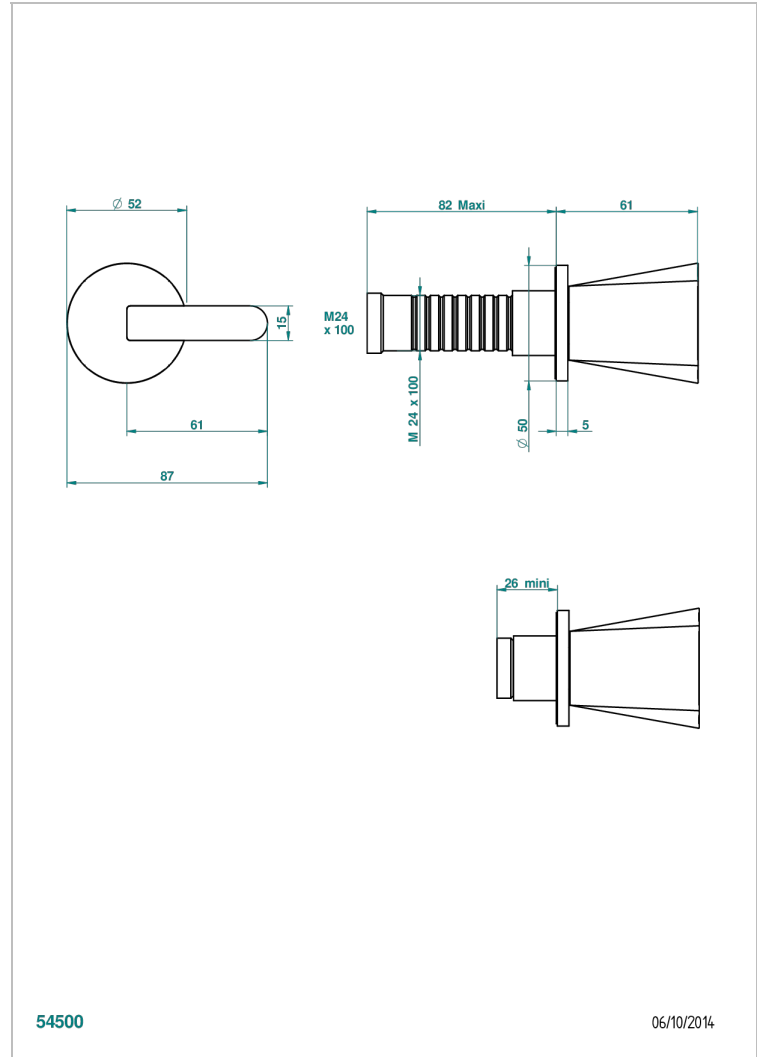

METAMORPHOSE WHITE CERAMIC

G6E-30B

Wall volume control 30 & 32 trim

THG[®]
PARIS

54500

06/10/2014

CHARACTERISTIC

- Métamorphose White Ceramic
- Wall volume control 30 & 32 trim

RELATED SKU'S

- Ref. G00-32CUSA 3/4" Volume control wall valve with ceramic cartridge
- Ref. G00-32HUSA 3/4" Volume control wall valve with ceramic cartridge counterclockwise
- Ref. G00-30CUSA 1/2" volume control wall valve with ceramic cartridge
- Ref. G00-30HUSA 1/2" Volume control wall valve with ceramic cartridge counterclockwise