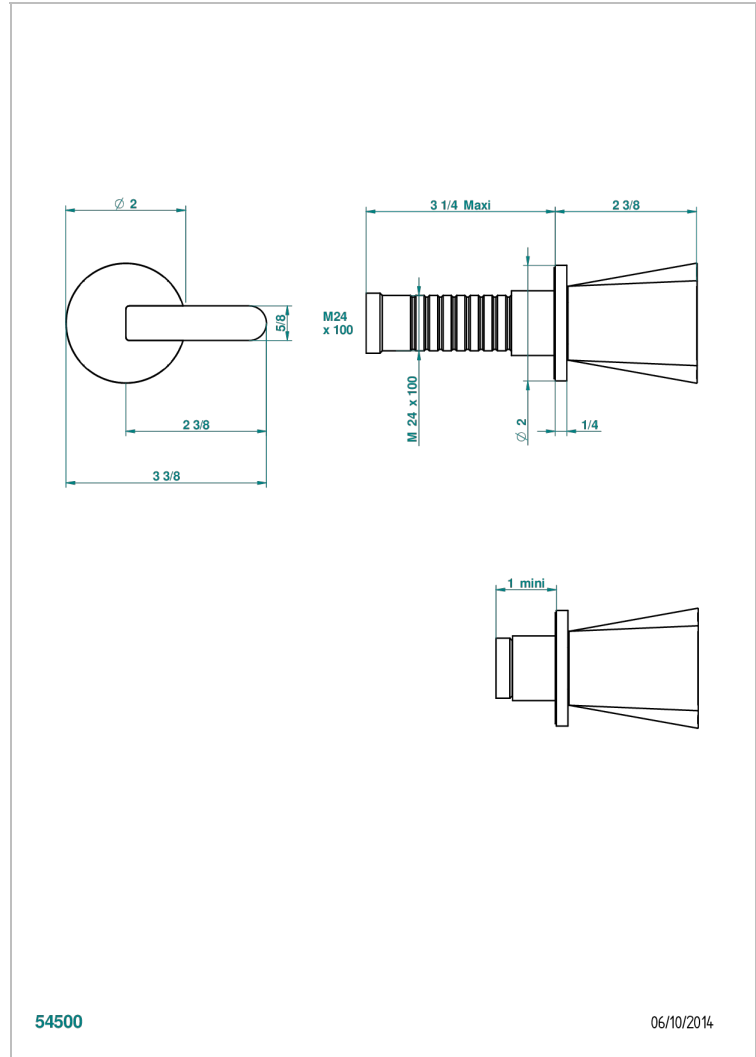

# METAMORPHOSE WHITE CERAMIC

G6E-30B

Wall volume control 30 & 32 trim

THG<sup>®</sup>  
PARIS

54500

06/10/2014

## CHARACTERISTIC

- Métamorphose White Ceramic
- Wall volume control 30 & 32 trim

## RELATED SKU'S

- Ref. G00-32CUSA 3/4" Volume control wall valve with ceramic cartridge
- Ref. G00-32HUSA 3/4" Volume control wall valve with ceramic cartridge counterclockwise
- Ref. G00-30CUSA 1/2" volume control wall valve with ceramic cartridge
- Ref. G00-30HUSA 1/2" Volume control wall valve with ceramic cartridge counterclockwise