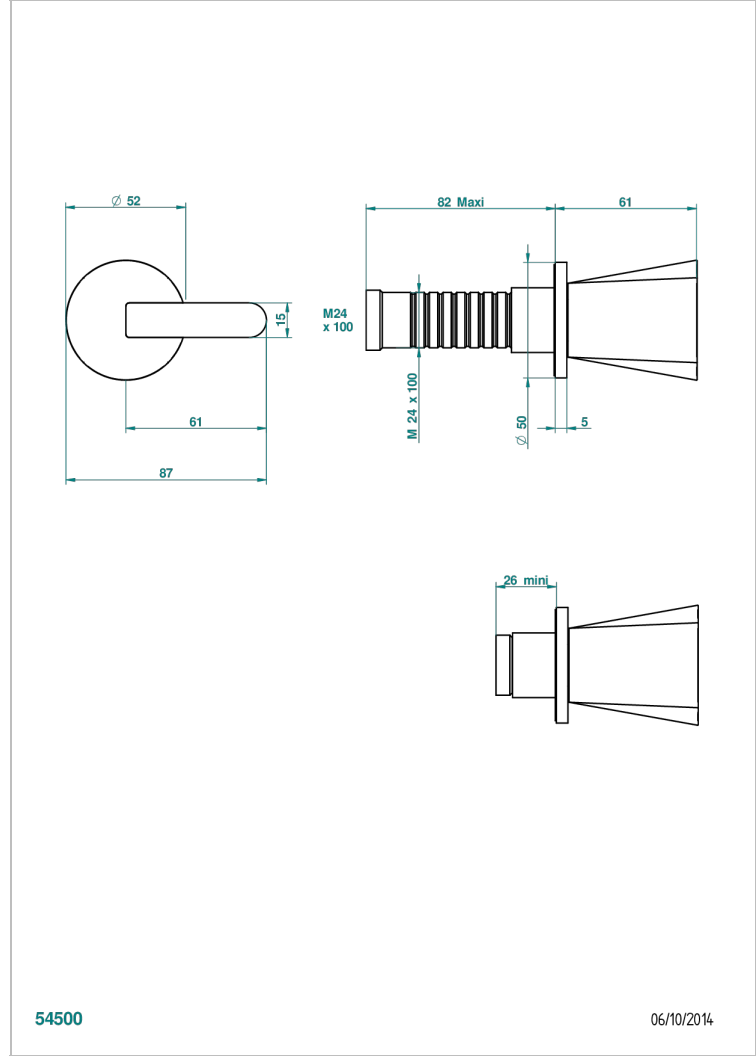

METAMORPHOSE WHITE CERAMIC

G6E-30B

THG[®]
PARIS

Trim only for wall valve 1/2" ref.30/CA & 30/HA and 3/4" ref.32/CA & 32/HA and diverter ref.50/4VMA

54500

06/10/2014

CHARACTERISTIC

- Métamorphose White Ceramic
- Trim only for wall valve 1/2" ref.30/CA & 30/HA and 3/4" ref.32/CA & 32/HA and diverter ref.50/4VMA

RELATED SKU'S

- Ref. G00-30/CA/W Wall mounted 1/2" valve body with ceramic head 1/4 turn left - WRAS approved
- Ref. G00-30/HA/W Wall mounted 1/2" valve body with ceramic head 1/4 turn right - WRAS approved
- Ref. G00-32/CA/W Wall mounted 3/4" valve body with ceramic head, 1/4 turn left - WRAS approved
- Ref. G00-32/HA/W Wall mounted 3/4" valve body with ceramic head, 1/4 turn right - WRAS approved