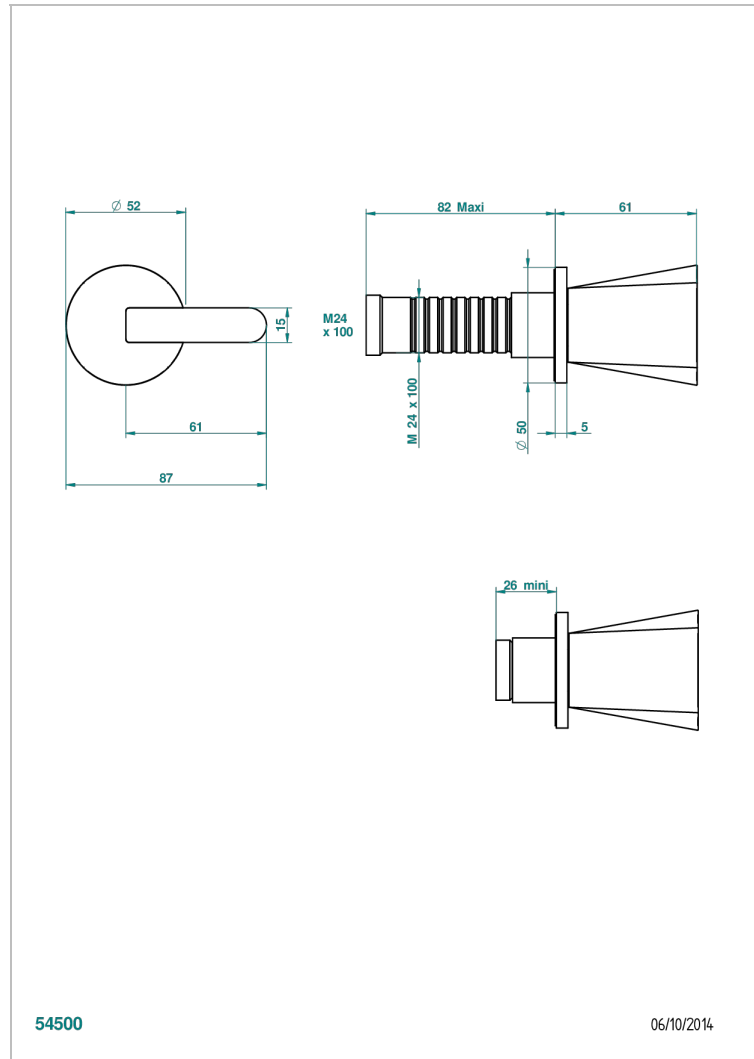

# METAMORPHOSE WHITE CERAMIC

G6E-30B

THG<sup>®</sup>  
PARIS

Trim only for wall valve 1/2" ref.30/CA & 30/HA and 3/4" ref.32/CA & 32/HA and diverter ref.50/4VMA

54500

06/10/2014

## CHARACTERISTIC

- Métamorphose White Ceramic
- Trim only for wall valve 1/2" ref.30/CA & 30/HA and 3/4" ref.32/CA & 32/HA and diverter ref.50/4VMA

## RELATED SKU'S

- Ref. G00-30/CA Wall mounted 1/2" valve body with ceramic head, 1/4 turn left - no trim
- Ref. G00-30/HA Wall mounted 1/2" valve body with ceramic head, 1/4 turn right
- Ref. G00-32/CA Wall mounted 3/4" valve with ceramic head, 1/4 turn left - no trim
- Ref. G00-32/HA Wall mounted 3/4" valve body with ceramic head, 1/4 turn right - no trim