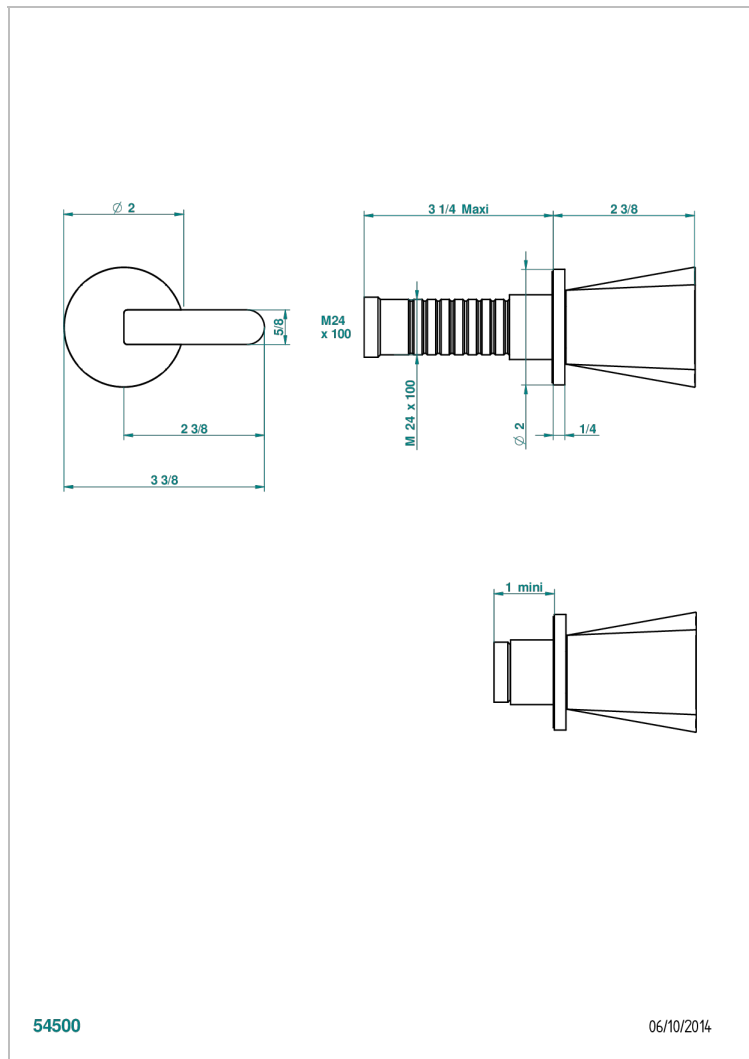

METAMORPHOSE WHITE CERAMIC

G6E-30B

Trim only for wall valve 1/2" ref.30/CA & 30/HA and 3/4" ref.32/CA & 32/HA and diverter ref.50/4VMA

54500

06/10/2014

CHARACTERISTIC

- Métamorphose White Ceramic
- Trim only for wall valve 1/2" ref.30/CA & 30/HA and 3/4" ref.32/CA & 32/HA and diverter ref.50/4VMA

RELATED SKU'S

- Ref. G00-30/CA Wall mounted 1/2" valve body with ceramic head, 1/4 turn left - no trim
- Ref. G00-30/HA Wall mounted 1/2" valve body with ceramic head, 1/4 turn right
- Ref. G00-32/CA Wall mounted 3/4" valve with ceramic head, 1/4 turn left - no trim
- Ref. G00-32/HA Wall mounted 3/4" valve body with ceramic head, 1/4 turn right - no trim