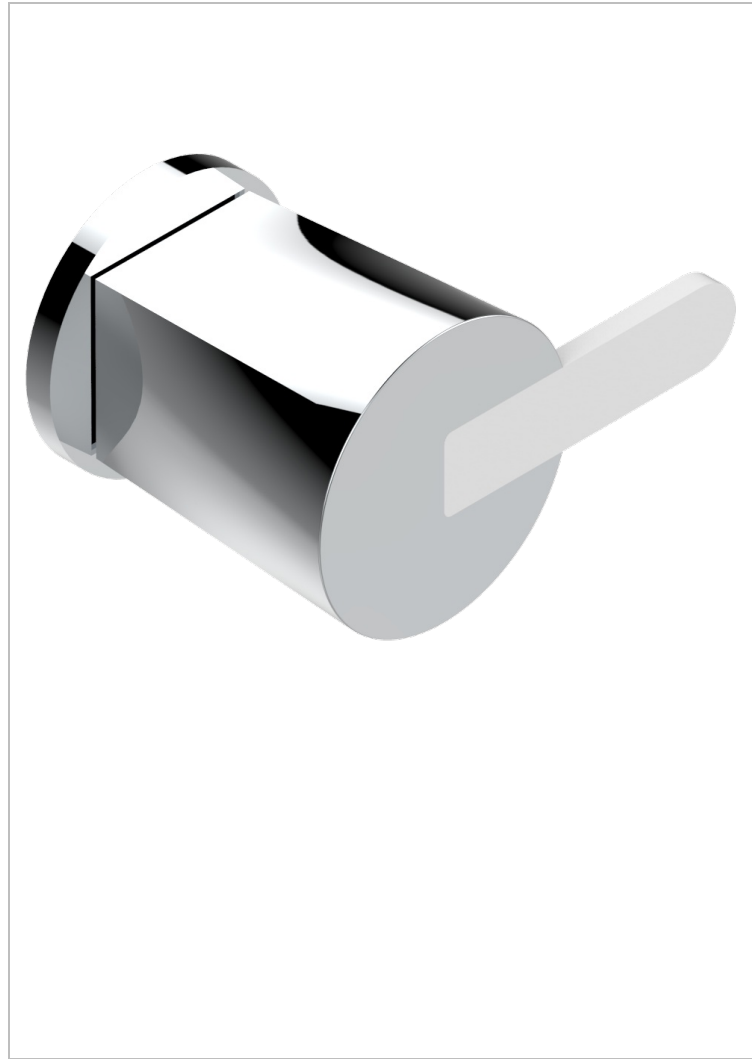

METAMORPHOSE WHITE CERAMIC

G6E-30B

THG[®]
PARIS

Trim only for wall valve 1/2" ref.30/CA & 30/HA and 3/4" ref.32/CA & 32/HA and diverter ref.50/4VMA

54500

06/10/2014

CHARACTERISTIC

- Métamorphose White Ceramic
- Trim only for wall valve 1/2" ref.30/CA & 30/HA and 3/4" ref.32/CA & 32/HA and diverter ref.50/4VMA

RELATED SKU'S

- Ref. G00-30/CA Wall mounted 1/2" valve body with ceramic head, 1/4 turn left - no trim
- Ref. G00-30/HA Wall mounted 1/2" valve body with ceramic head, 1/4 turn right
- Ref. G00-32/CA Wall mounted 3/4" valve with ceramic head, 1/4 turn left - no trim
- Ref. G00-32/HA Wall mounted 3/4" valve body with ceramic head, 1/4 turn right - no trim