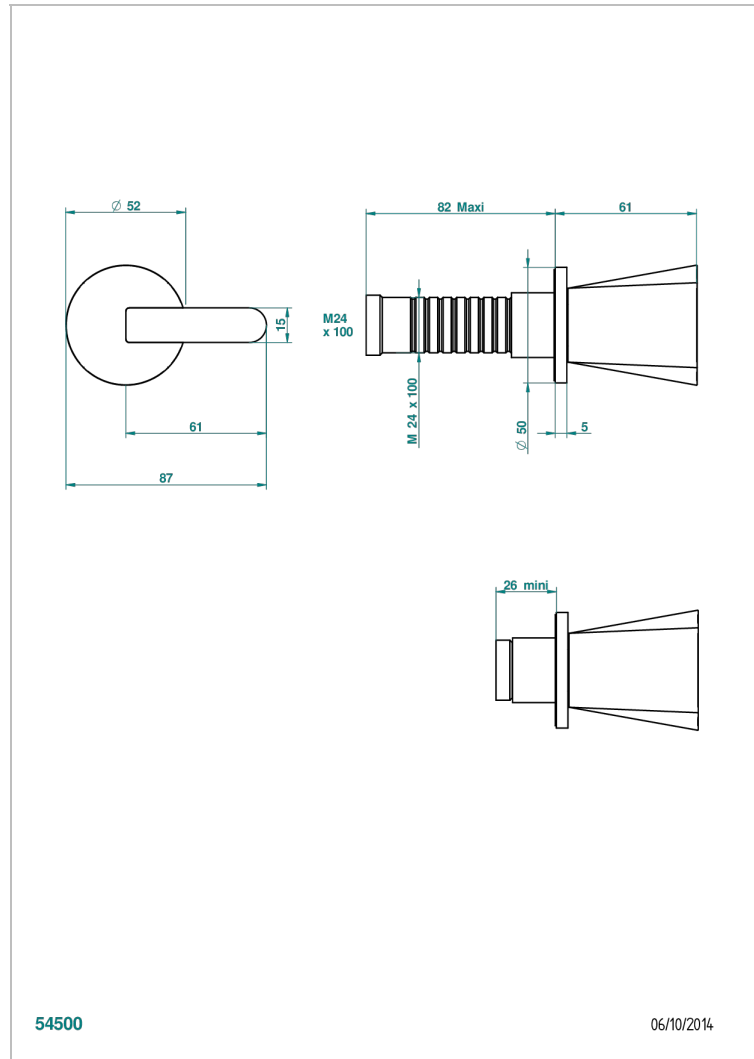

METAMORPHOSE WHITE CERAMIC

G6E-30B

THG[®]
PARIS

Trim only for wall valve 1/2" ref.30/CA & 30/HA and 3/4" ref.32/CA & 32/HA and diverter ref.50/4VMA

54500

06/10/2014

CHARACTERISTIC

- Métamorphose White Ceramic
- Trim only for wall valve 1/2" ref.30/CA & 30/HA and 3/4" ref.32/CA & 32/HA and diverter ref.50/4VMA

RELATED SKU'S

- Ref. G00-30/CA Wall mounted 1/2" valve body with ceramic head, 1/4 turn left - no trim
- Ref. G00-30/HA Wall mounted 1/2" valve body with ceramic head, 1/4 turn right
- Ref. G00-32/CA Wall mounted 3/4" valve with ceramic head, 1/4 turn left - no trim
- Ref. G00-32/HA Wall mounted 3/4" valve body with ceramic head, 1/4 turn right - no trim