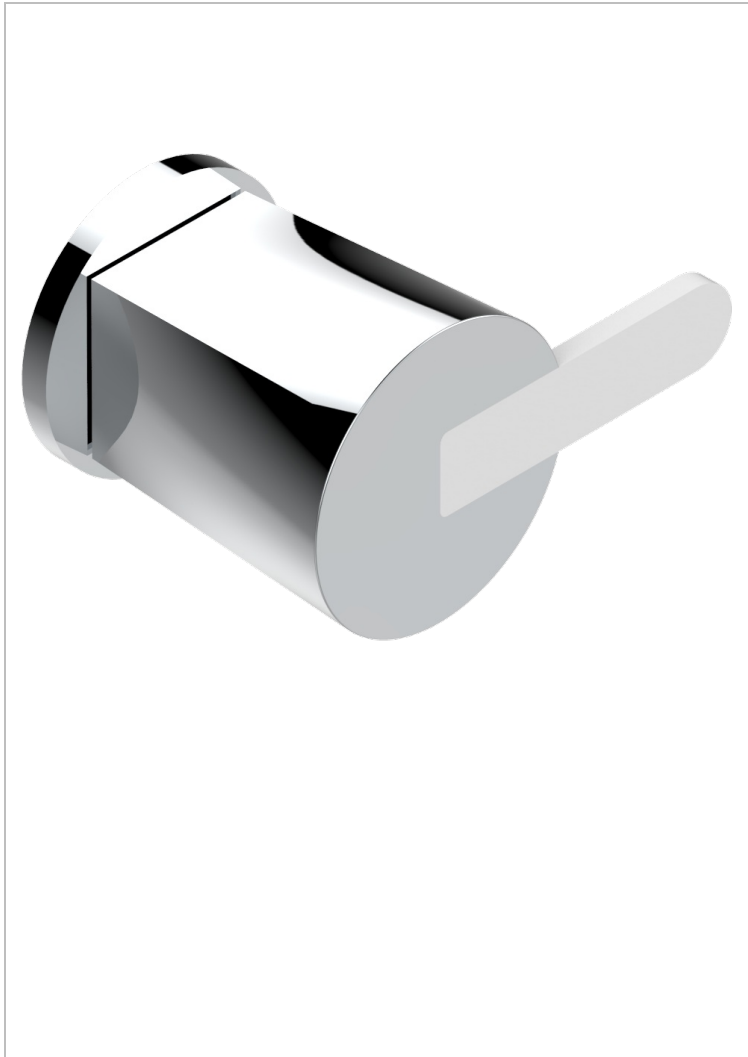

METAMORPHOSE WHITE CERAMIC

G6E-30B

THG[®]
PARIS

Trim only for wall valve 1/2" ref.30/CA & 30/HA and 3/4" ref.32/CA & 32/HA and diverter ref.50/4VMA

54500

06/10/2014

CHARACTERISTIC

- Métamorphose White Ceramic
- Trim only for wall valve 1/2" ref.30/CA & 30/HA and 3/4" ref.32/CA & 32/HA and diverter ref.50/4VMA

RELATED SKU'S

- Ref. G00-30/CA Wall mounted 1/2" valve body with ceramic head, 1/4 turn left - no trim
- Ref. G00-30/HA Wall mounted 1/2" valve body with ceramic head, 1/4 turn right
- Ref. G00-32/CA Wall mounted 3/4" valve with ceramic head, 1/4 turn left - no trim
- Ref. G00-32/HA Wall mounted 3/4" valve body with ceramic head, 1/4 turn right - no trim