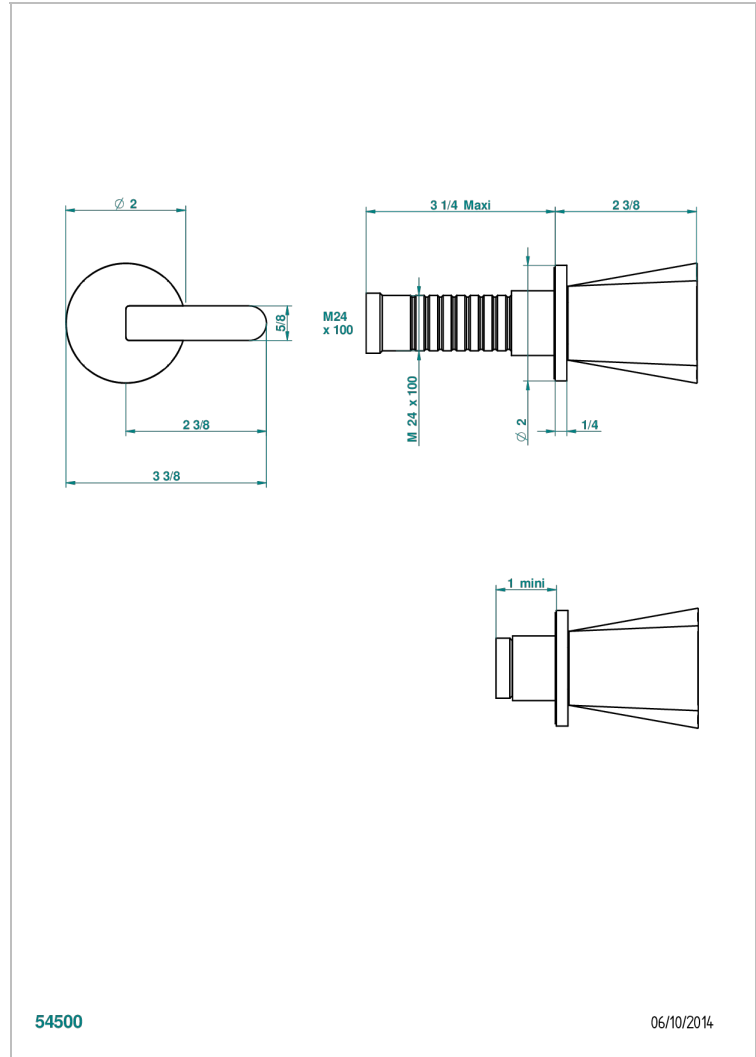

METAMORPHOSE WHITE CERAMIC

G6E-30B

THG[®]
PARIS

Trim only for wall valve 1/2" ref.30/CA & 30/HA and 3/4" ref.32/CA & 32/HA and diverter ref.50/4VMA

54500

06/10/2014

CHARACTERISTIC

- Métamorphose White Ceramic
- Trim only for wall valve 1/2" ref.30/CA & 30/HA and 3/4" ref.32/CA & 32/HA and diverter ref.50/4VMA

RELATED SKU'S

- Ref. G00-30/CA Wall mounted 1/2" valve body with ceramic head, 1/4 turn left - no trim
- Ref. G00-30/HA Wall mounted 1/2" valve body with ceramic head, 1/4 turn right
- Ref. G00-32/CA Wall mounted 3/4" valve with ceramic head, 1/4 turn left - no trim
- Ref. G00-32/HA Wall mounted 3/4" valve body with ceramic head, 1/4 turn right - no trim