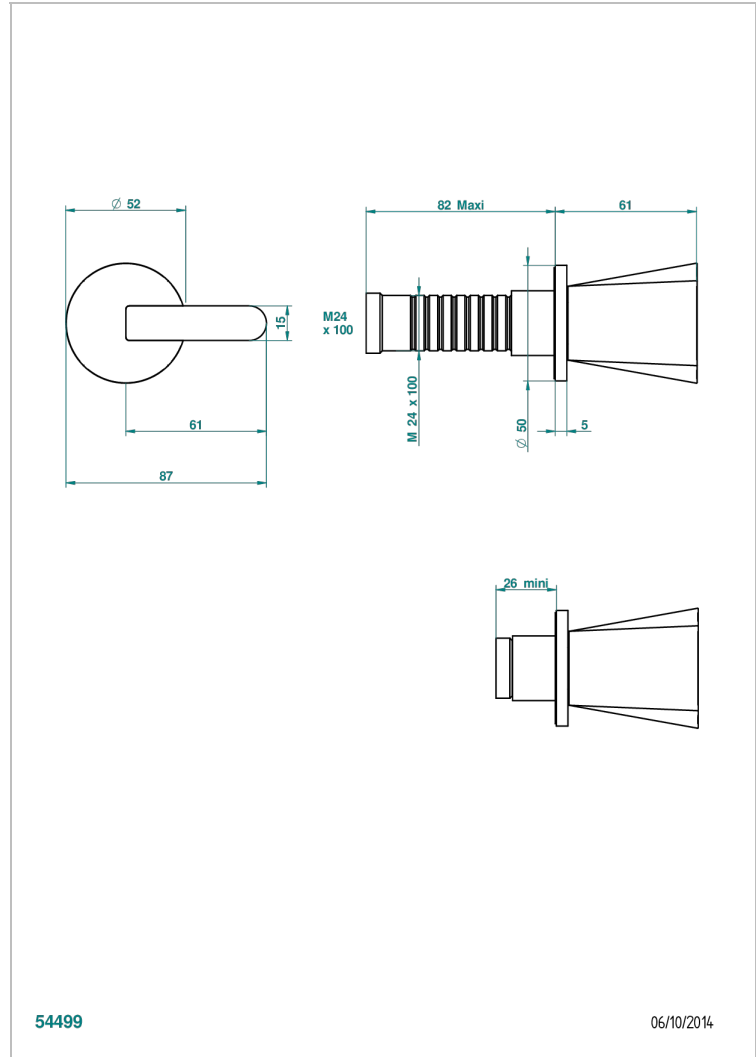

METAMORPHOSE BLACK CERAMIC

G6D-30B

Wall volume control 30 & 32 trim

THG[®]
PARIS

54499

06/10/2014

CHARACTERISTIC

- Métamorphose Black Ceramic
- Wall volume control 30 & 32 trim

RELATED SKU'S

- Ref. G00-32CUSA 3/4" Volume control wall valve with ceramic cartridge
- Ref. G00-32HUSA 3/4" Volume control wall valve with ceramic cartridge counterclockwise
- Ref. G00-30CUSA 1/2" volume control wall valve with ceramic cartridge
- Ref. G00-30HUSA 1/2" Volume control wall valve with ceramic cartridge counterclockwise