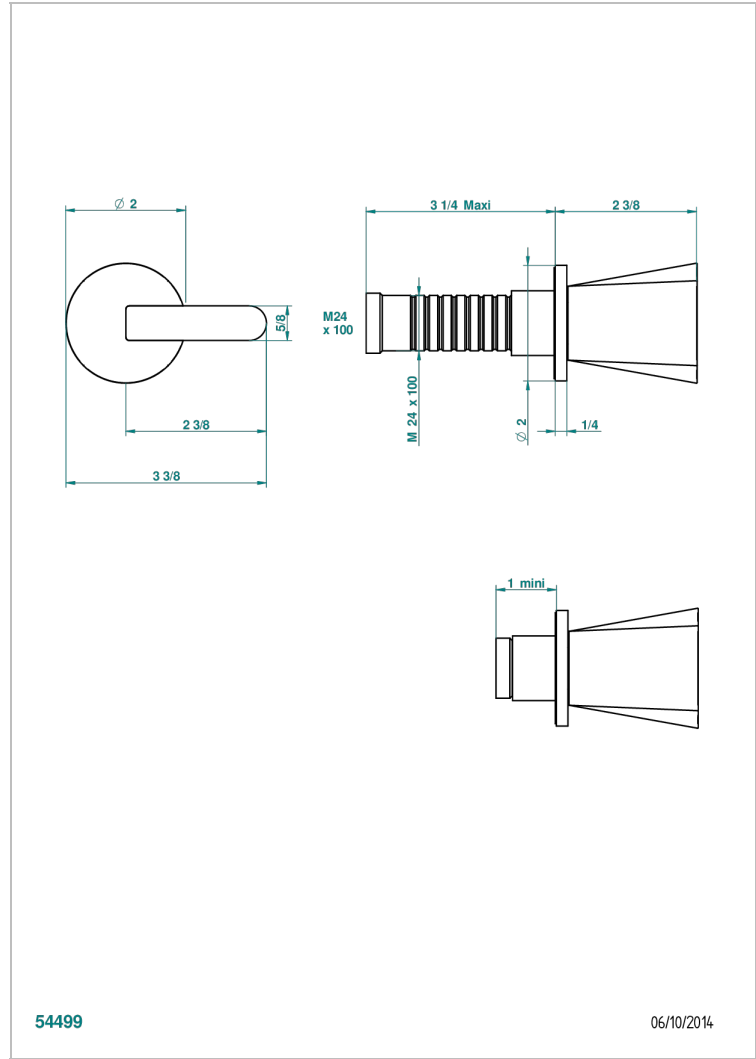

METAMORPHOSE BLACK CERAMIC

G6D-30B

Wall volume control 30 & 32 trim

THG[®]
PARIS

CHARACTERISTIC

- Métamorphose Black Ceramic
- Wall volume control 30 & 32 trim

RELATED SKU'S

- Ref. G00-32CUSA 3/4" Volume control wall valve with ceramic cartridge
- Ref. G00-32HUSA 3/4" Volume control wall valve with ceramic cartridge counterclockwise
- Ref. G00-30CUSA 1/2" volume control wall valve with ceramic cartridge
- Ref. G00-30HUSA 1/2" Volume control wall valve with ceramic cartridge counterclockwise