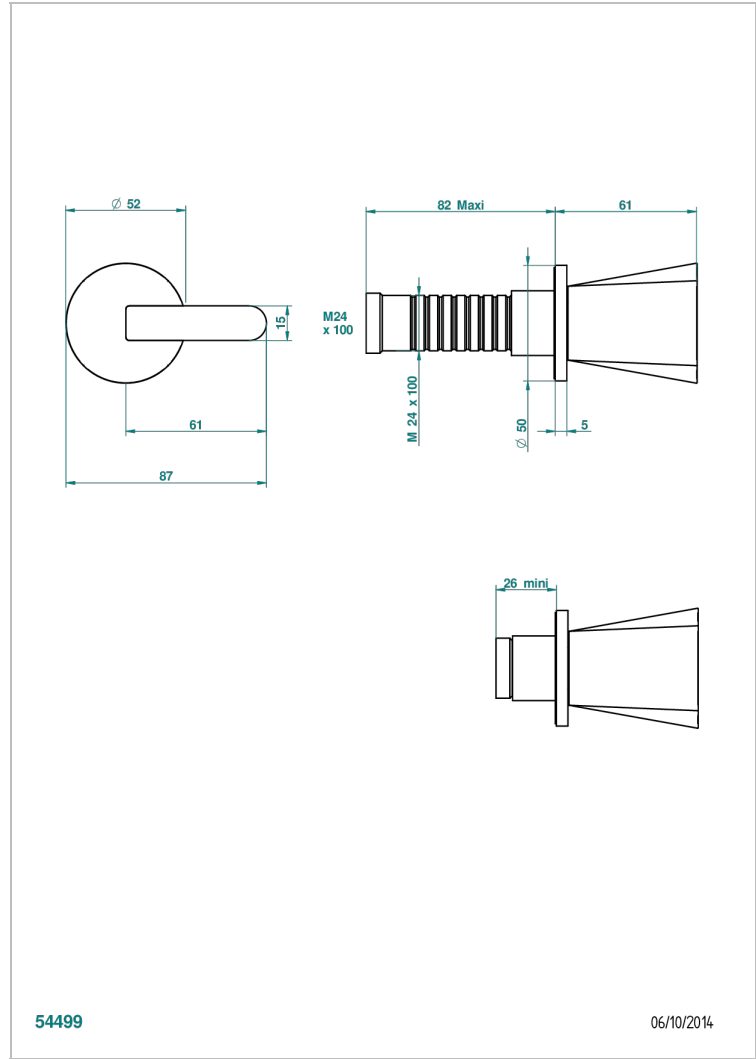

# METAMORPHOSE BLACK CERAMIC

G6D-30B

THG<sup>®</sup>  
PARIS

Trim only for wall valve 1/2" ref.30/CA & 30/HA and 3/4" ref.32/CA & 32/HA and diverter ref.50/4VMA

54499

06/10/2014

## CHARACTERISTIC

- Métamorphose Black Ceramic
- Trim only for wall valve 1/2" ref.30/CA & 30/HA and 3/4" ref.32/CA & 32/HA and diverter ref.50/4VMA

## RELATED SKU'S

- Ref. G00-30/CA Wall mounted 1/2" valve body with ceramic head, 1/4 turn left - no trim
- Ref. G00-30/HA Wall mounted 1/2" valve body with ceramic head, 1/4 turn right
- Ref. G00-32/CA Wall mounted 3/4" valve with ceramic head, 1/4 turn left - no trim
- Ref. G00-32/HA Wall mounted 3/4" valve body with ceramic head, 1/4 turn right - no trim