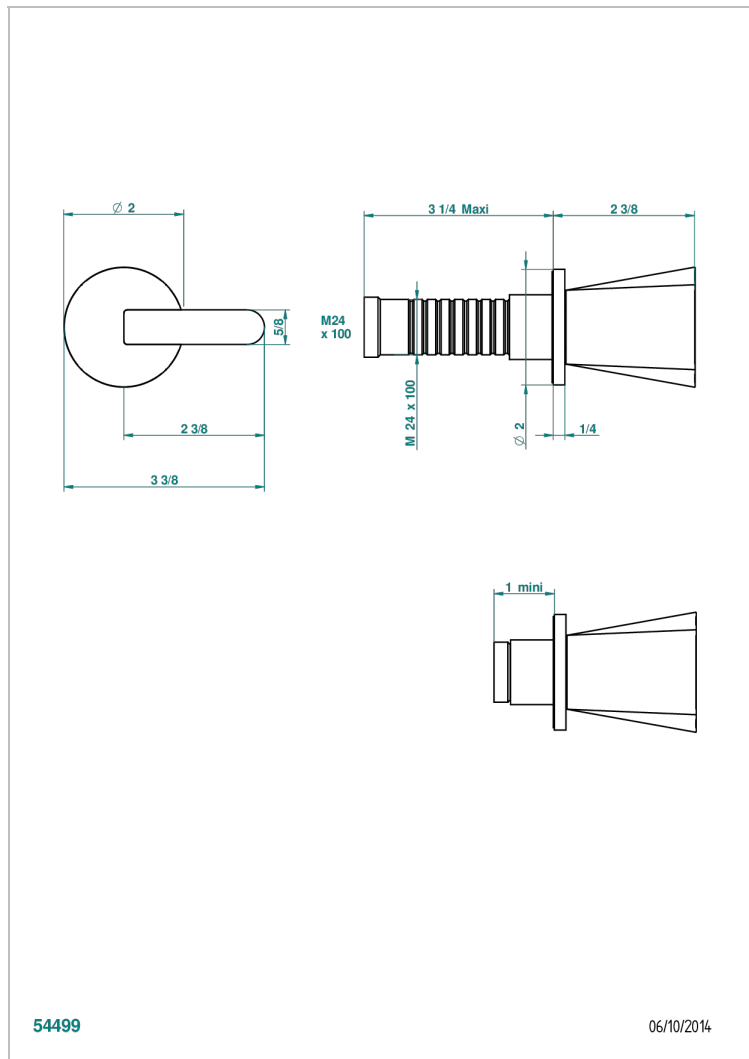

METAMORPHOSE BLACK CERAMIC

G6D-30B

Trim only for wall valve 1/2" ref.30/CA & 30/HA and 3/4" ref.32/CA & 32/HA and diverter ref.50/4VMA

54499

06/10/2014

CHARACTERISTIC

- Métamorphose Black Ceramic
- Trim only for wall valve 1/2" ref.30/CA & 30/HA and 3/4" ref.32/CA & 32/HA and diverter ref.50/4VMA

RELATED SKU'S

- Ref. G00-30/CA Wall mounted 1/2" valve body with ceramic head, 1/4 turn left - no trim
- Ref. G00-30/HA Wall mounted 1/2" valve body with ceramic head, 1/4 turn right
- Ref. G00-32/CA Wall mounted 3/4" valve with ceramic head, 1/4 turn left - no trim
- Ref. G00-32/HA Wall mounted 3/4" valve body with ceramic head, 1/4 turn right - no trim