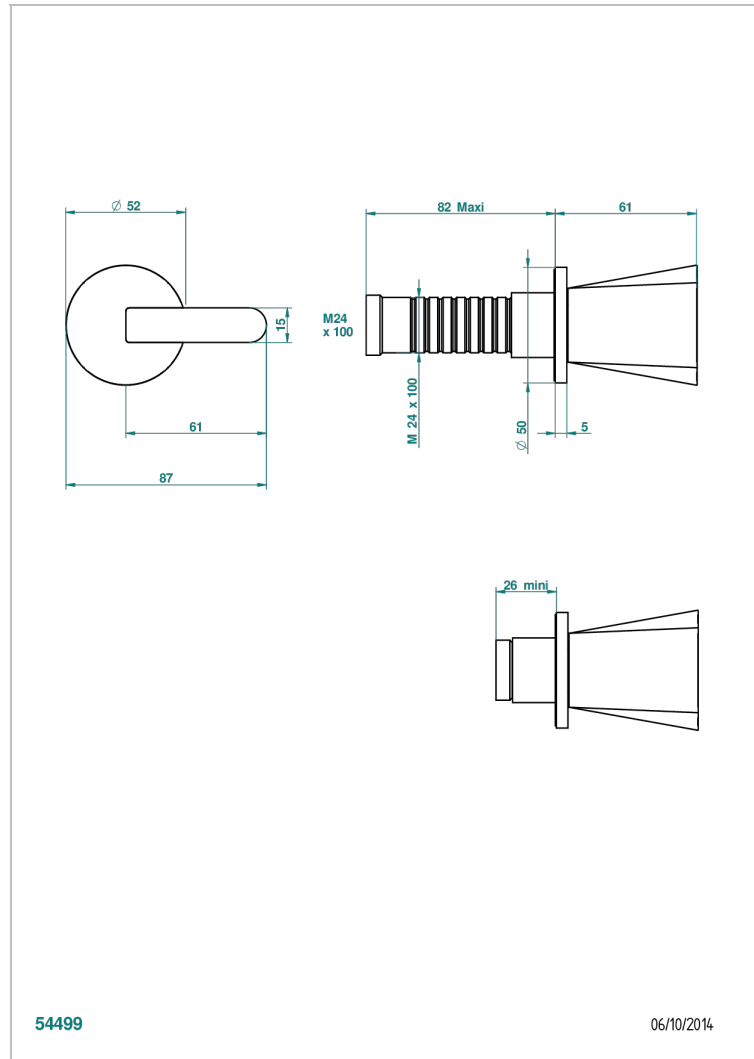

METAMORPHOSE BLACK CERAMIC

G6D-30B

THG[®]
PARIS

Trim only for wall valve 1/2" ref.30/CA & 30/HA and 3/4" ref.32/CA & 32/HA and diverter ref.50/4VMA

54499

06/10/2014

CHARACTERISTIC

- Métamorphose Black Ceramic
- Trim only for wall valve 1/2" ref.30/CA & 30/HA and 3/4" ref.32/CA & 32/HA and diverter ref.50/4VMA

RELATED SKU'S

- Ref. G00-30/CA Wall mounted 1/2" valve body with ceramic head, 1/4 turn left - no trim
- Ref. G00-30/HA Wall mounted 1/2" valve body with ceramic head, 1/4 turn right
- Ref. G00-32/CA Wall mounted 3/4" valve with ceramic head, 1/4 turn left - no trim
- Ref. G00-32/HA Wall mounted 3/4" valve body with ceramic head, 1/4 turn right - no trim