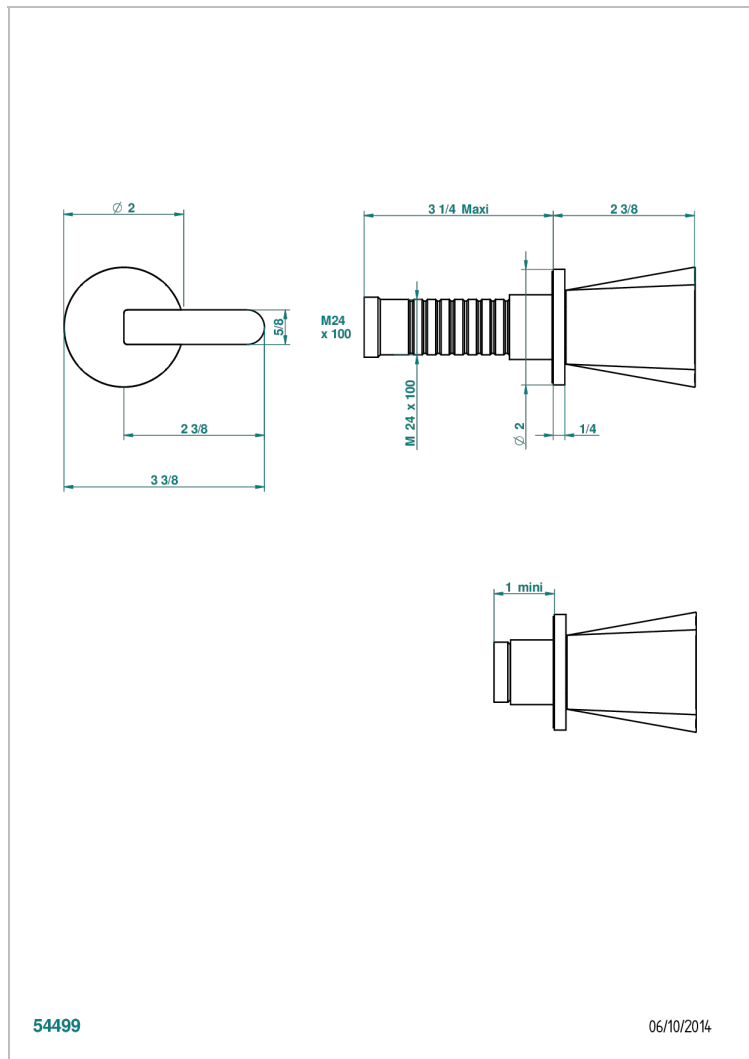

# METAMORPHOSE BLACK CERAMIC

G6D-30B

Trim only for wall valve 1/2" ref.30/CA & 30/HA and 3/4" ref.32/CA & 32/HA and diverter ref.50/4VMA

54499

06/10/2014

## CHARACTERISTIC

- Métamorphose Black Ceramic
- Trim only for wall valve 1/2" ref.30/CA & 30/HA and 3/4" ref.32/CA & 32/HA and diverter ref.50/4VMA

## RELATED SKU'S

- Ref. G00-30/CA Wall mounted 1/2" valve body with ceramic head, 1/4 turn left - no trim
- Ref. G00-30/HA Wall mounted 1/2" valve body with ceramic head, 1/4 turn right
- Ref. G00-32/CA Wall mounted 3/4" valve with ceramic head, 1/4 turn left - no trim
- Ref. G00-32/HA Wall mounted 3/4" valve body with ceramic head, 1/4 turn right - no trim