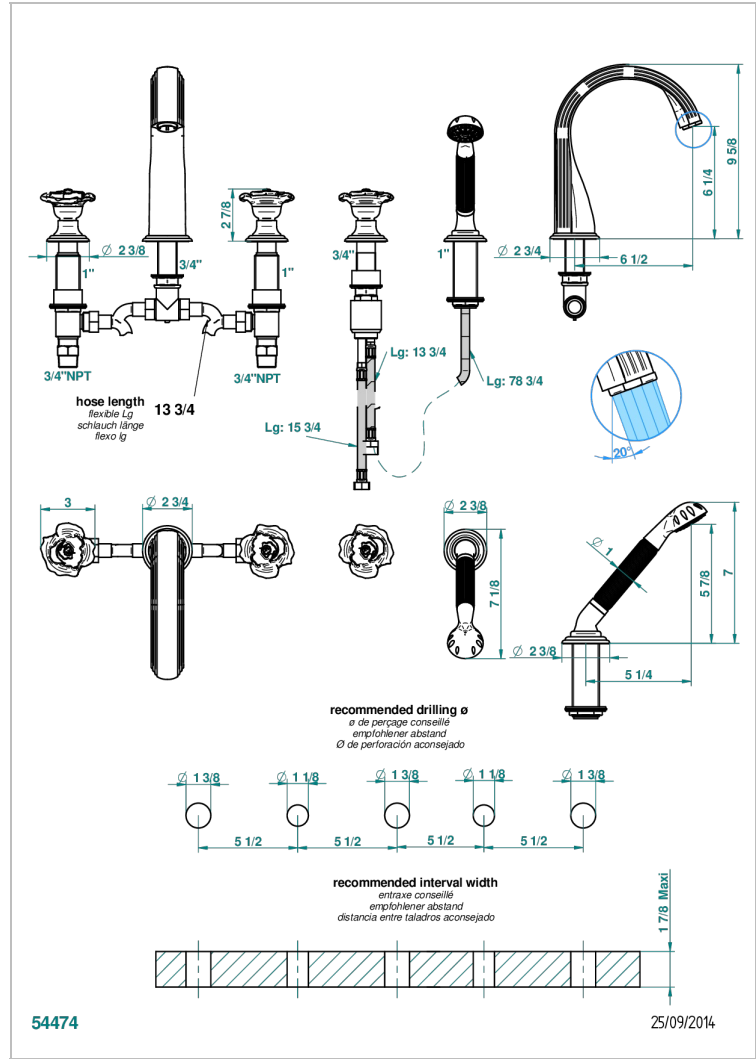

Roman tub set with 2 x 3/4" valves and rim mounted ceramic mixer with progressive cartridge and handshower

### CHARACTERISTIC

- Rose
- Roman tub set with 2 x 3/4" valves and rim mounted ceramic mixer with progressive cartridge and handshower

### TECHNICAL SPECS

- Recommandé : 3 bars (max. 5 bars) - Advised : 43,5 psi (max. 72 psi)
- Bec : 35 l/min à 3 bars - Douchette : 9,5 l/min à 3 bars
- Spout : 9.26 gpm at 43.5 psi - Handshower : 2.5 gpm at 43.5 psi

- Matt brass color PVD - H50
- Matt brown bronze color PVD - F34
- Matt chrome (American satin) - C02
- Matt gold color PVD - H53
- Matt graphite PVD - H65
- Matt nickel (American satin) - C01

- Matt nickel color PVD - H56
- Nickel antique / Sovereign - H28
- Nickel color PVD - H55
- Nickel polished - B01
- Soft matt gold - F31
- Umber PVD - H66