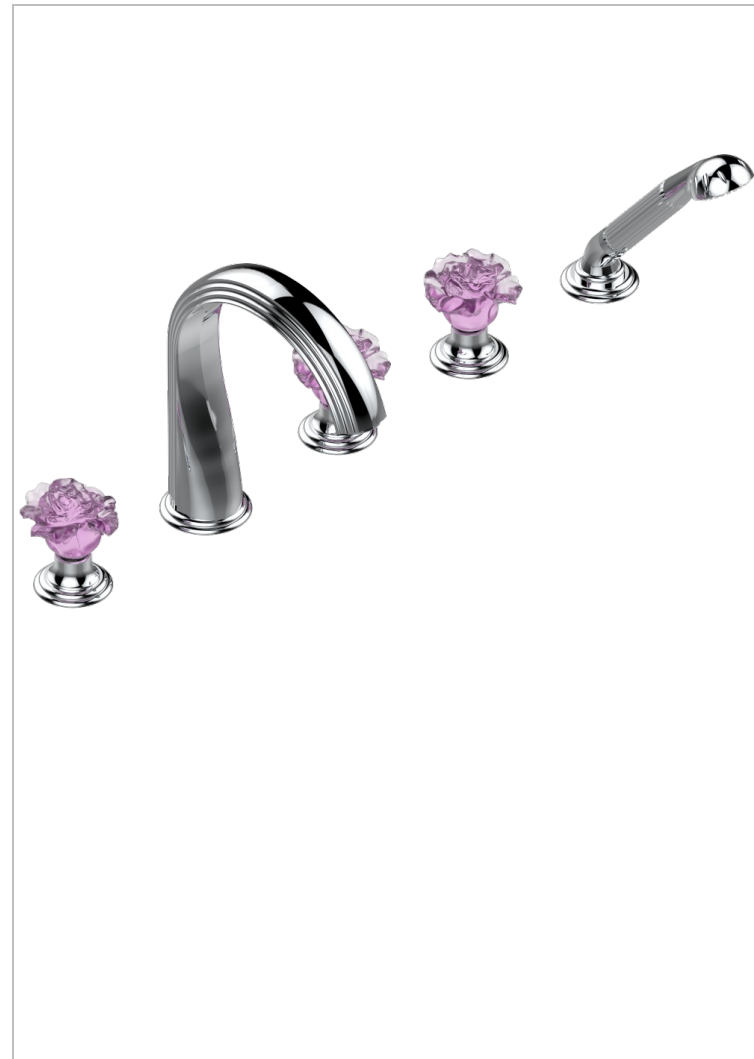

5-hole bath/shower mixer with super goliath spout, 2 x 3/4" valves, and rim mounted handshower supplied by progressive cartridge mixer

CHARACTERISTIC

- Rose
- 5-hole bath/shower mixer with super goliath spout, 2 x 3/4" valves, and rim mounted handshower supplied by progressive cartridge mixer

TECHNICAL SPECS

- Recommandé : 3 bars (max. 5 bars) - Advised : 43,5 psi (max. 72 psi)
- Bec : 35 l/min à 3 bars - Douchette : 9,5 l/min à 3 bars
- Spout : 9.26 gpm at 43.5 psi - Handshower : 2.5 gpm at 43.5 psi

AVAILABLE FINITIONS

Antique nickel - H28
Black ceram - D30
Blush PVD - H62
Brass color PVD - H49
Brown bronze color PVD - F33
Gold color PVD - H52

Graphite PVD - H64
Matt Umber PVD - H67
Matt blush PVD - H60
Matt brass color PVD - H50
Matt brown bronze color PVD - F34
Matt chrome - C02

Matt gold - F07
Matt gold color PVD - H53
Matt graphite PVD - H65
Matt nickel (color finish) - C01
Matt nickel color PVD - H56
Nickel color PVD - H55

Polished chrome (color finish) - A02
Polished chrome / Polished gold (color finish) - G02
Polished gold (color finish) - F01
Polished nickel - B01
Soft matt gold - F31
Umber PVD - H66