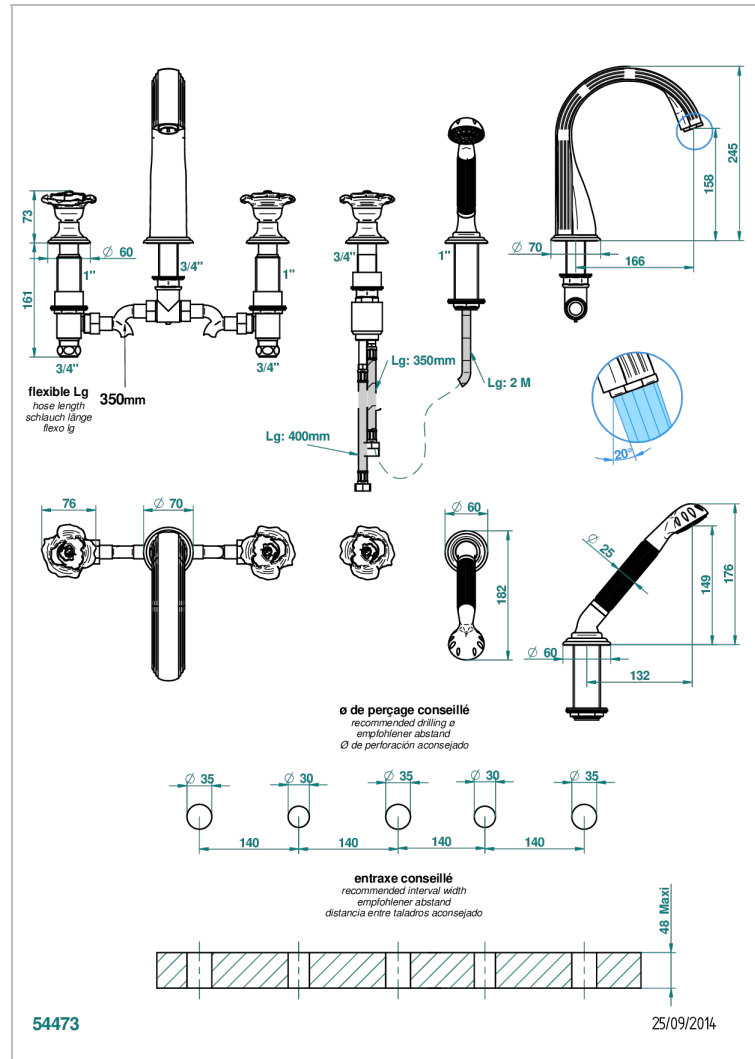

5-hole bath/shower mixer with super goliath spout, 2 x 3/4" valves, and rim mounted handshower supplied by progressive cartridge mixer

CHARACTERISTIC

- Rose
- 5-hole bath/shower mixer with super goliath spout, 2 x 3/4" valves, and rim mounted handshower supplied by progressive cartridge mixer

TECHNICAL SPECS

- Recommandé : 3 bars (max. 5 bars) - Advised : 43,5 psi (max. 72 psi)
- Bec : 35 l/min à 3 bars - Douchette : 9,5 l/min à 3 bars
- Spout : 9.26 gpm at 43.5 psi - Handshower : 2.5 gpm at 43.5 psi

AVAILABLE FINITIONS

Antique nickel - H28
Black ceram - D30
Blush PVD - H62
Brass color PVD - H49
Brown bronze color PVD - F33
Gold color PVD - H52

Graphite PVD - H64
Matt Umber PVD - H67
Matt blush PVD - H60
Matt brass color PVD - H50
Matt brown bronze color PVD - F34
Matt chrome - C02