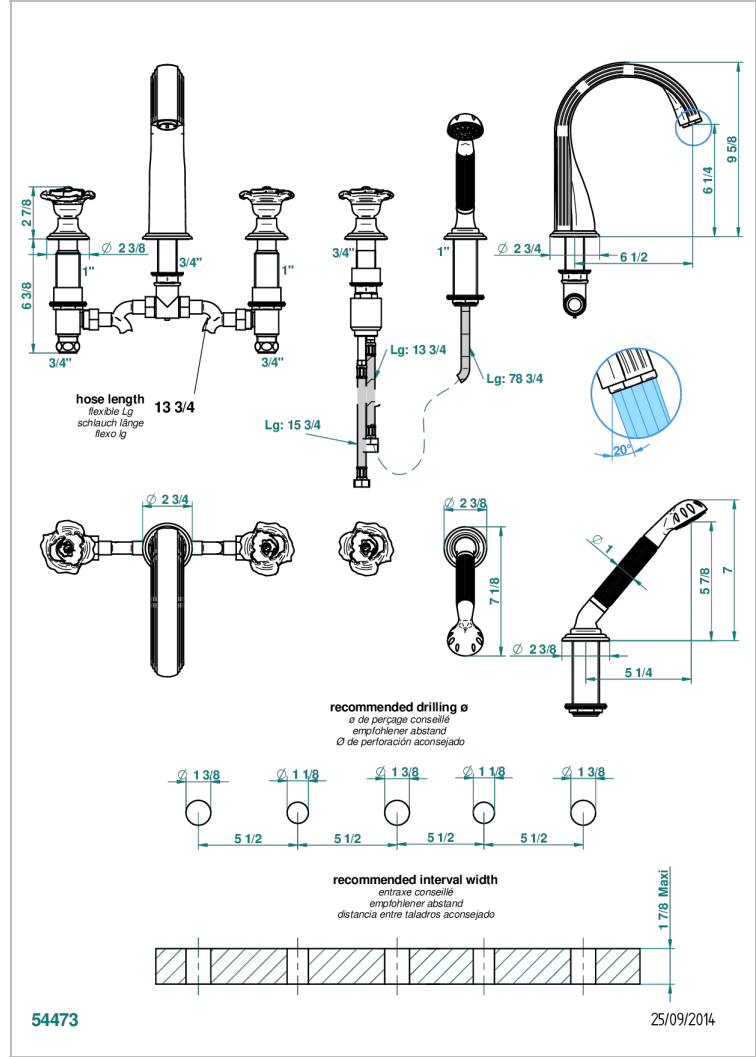

5-hole bath/shower mixer with super goliath spout, 2 x 3/4" valves, and rim mounted handshower supplied by progressive cartridge mixer

CHARACTERISTIC

- Rose
- 5-hole bath/shower mixer with super goliath spout, 2 x 3/4" valves, and rim mounted handshower supplied by progressive cartridge mixer

TECHNICAL SPECS

- Recommandé : 3 bars (max. 5 bars) - Advised : 43,5 psi (max. 72 psi)
- Bec : 35 l/min à 3 bars - Douchette : 9,5 l/min à 3 bars
- Spout : 9.26 gpm at 43.5 psi - Handshower : 2.5 gpm at 43.5 psi

AVAILABLE FINITIONS

- Antique nickel - H28
- Black ceram - D30
- Blush PVD - H62
- Brass color PVD - H49
- Brown bronze color PVD - F33
- Gold color PVD - H52

- Graphite PVD - H64
- Matt Umber PVD - H67
- Matt blush PVD - H60
- Matt brass color PVD - H50
- Matt brown bronze color PVD - F34
- Matt chrome - C02

- Matt gold - F07
- Matt gold color PVD - H53
- Matt graphite PVD - H65
- Matt nickel (color finish) - C01
- Matt nickel color PVD - H56
- Nickel color PVD - H55

- Polished chrome (color finish) - A02
- Polished chrome / Polished gold (color finish) - GO2
- Polished gold (color finish) - F01
- Polished nickel - B01
- Soft matt gold - F31
- Umber PVD - H66