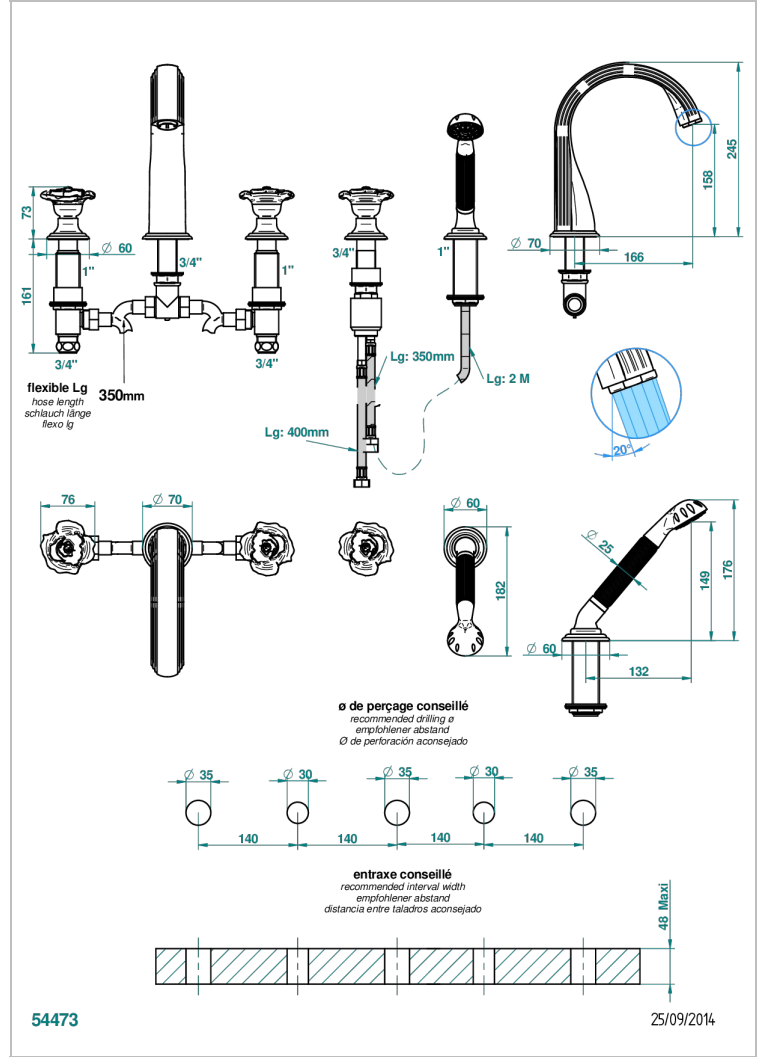

5-hole bath/shower mixer with super goliath spout, 2 x 3/4" valves, and rim mounted handshower supplied by progressive cartridge mixer

CHARACTERISTIC

- Rose
- 5-hole bath/shower mixer with super goliath spout, 2 x 3/4" valves, and rim mounted handshower supplied by progressive cartridge mixer

TECHNICAL SPECS

- Recommandé : 3 bars (max. 5 bars) - Advised : 43,5 psi (max. 72 psi)
- Bec : 35 l/min à 3 bars - Douchette : 9,5 l/min à 3 bars
- Spout : 9.26 gpm at 43.5 psi - Handshower : 2.5 gpm at 43.5 psi

AVAILABLE FINITIONS

- Antique nickel - H28
- Black ceram - D30
- Blush PVD - H62
- Brass color PVD - H49
- Brown bronze color PVD - F33
- Gold color PVD - H52

- Graphite PVD - H64
- Matt Umber PVD - H67
- Matt blush PVD - H60
- Matt brass color PVD - H50
- Matt brown bronze color PVD - F34
- Matt chrome - C02