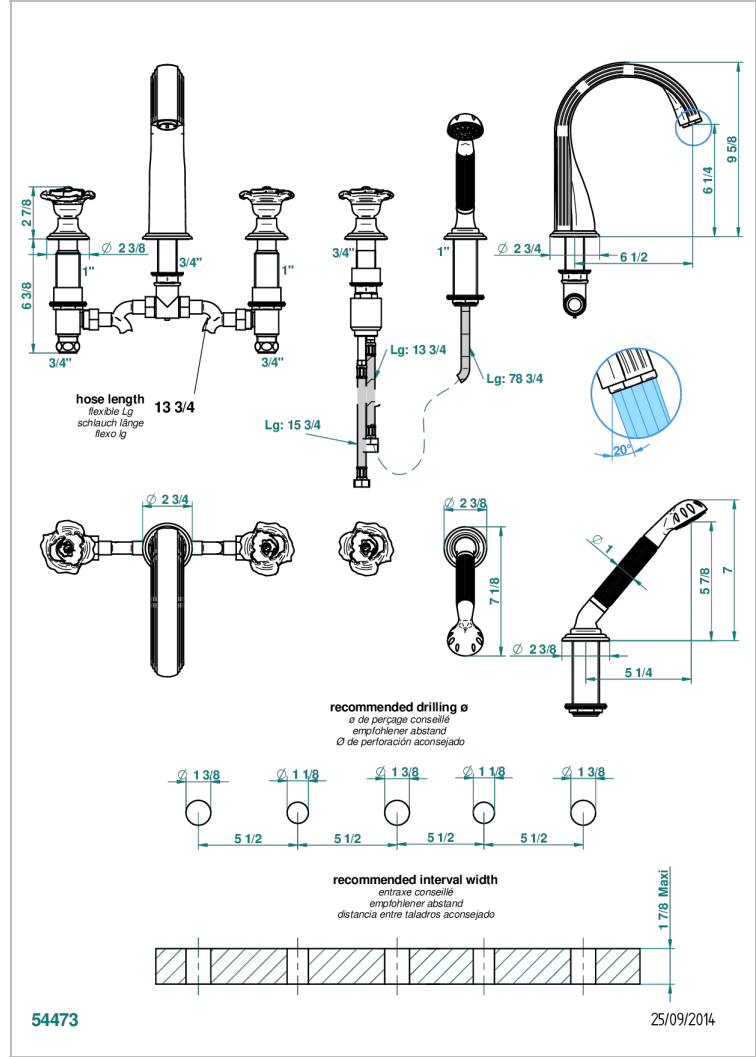

5-hole bath/shower mixer with super goliath spout, 2 x 3/4" valves, and rim mounted handshower supplied by progressive cartridge mixer

### CHARACTERISTIC

- Rose
- 5-hole bath/shower mixer with super goliath spout, 2 x 3/4" valves, and rim mounted handshower supplied by progressive cartridge mixer

### TECHNICAL SPECS

- Recommandé : 3 bars (max. 5 bars) - Advised : 43,5 psi (max. 72 psi)
- Bec : 35 l/min à 3 bars - Douchette : 9,5 l/min à 3 bars
- Spout : 9.26 gpm at 43.5 psi - Handshower : 2.5 gpm at 43.5 psi

### AVAILABLE FINITIONS

- Antique nickel - H28
- Black ceram - D30
- Blush PVD - H62
- Brass color PVD - H49
- Brown bronze color PVD - F33
- Gold color PVD - H52

- Graphite PVD - H64
- Matt Umber PVD - H67
- Matt blush PVD - H60
- Matt brass color PVD - H50
- Matt brown bronze color PVD - F34
- Matt chrome - C02